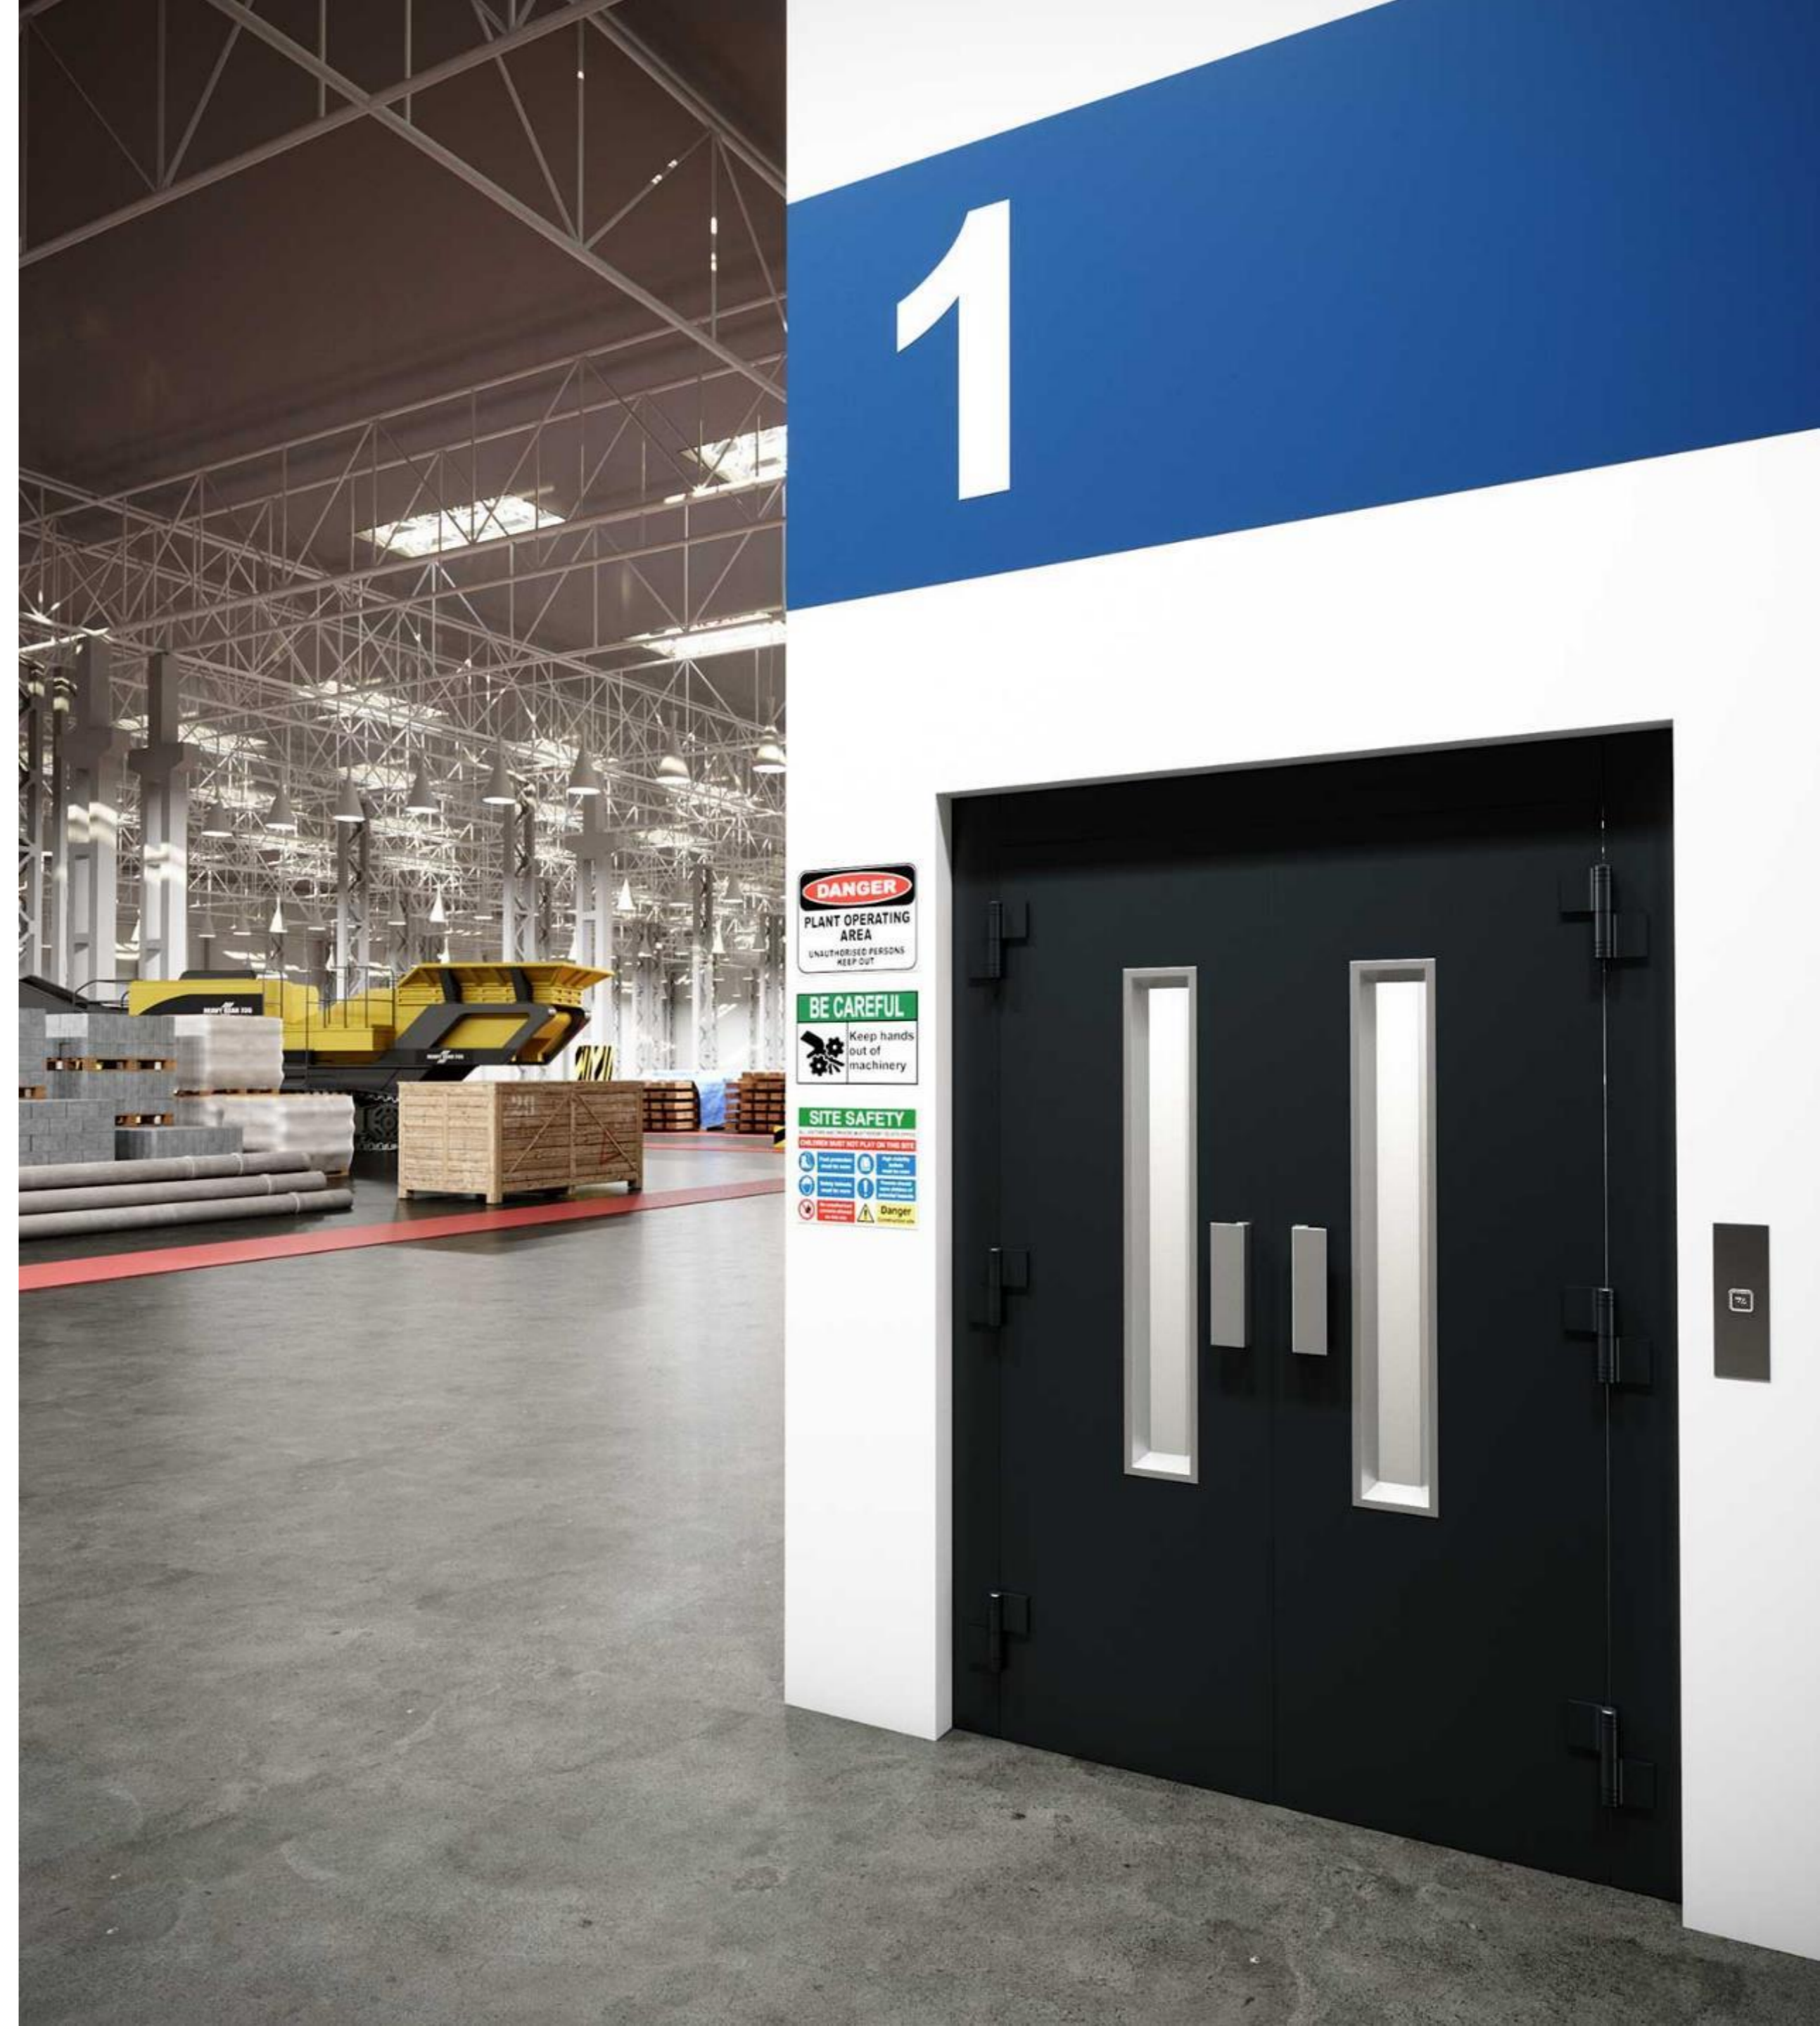

KLEFER

Two - Panel Classic

Durable and Reliable

At KLEFER, we believe that doors should not only be functional but also serve as a statement piece in your space. Thus, we introduce our exquisite collection of **colored glass** options for doors, designed to bring a touch of elegance, style, and uniqueness.

With our wide range of captivating colors, we offer a solution that will transform your doors into works of art.

K L E F E R

Safety Colored Glasses

Two- Panel, Classic

Black

Fume Matt

Matt

B123W