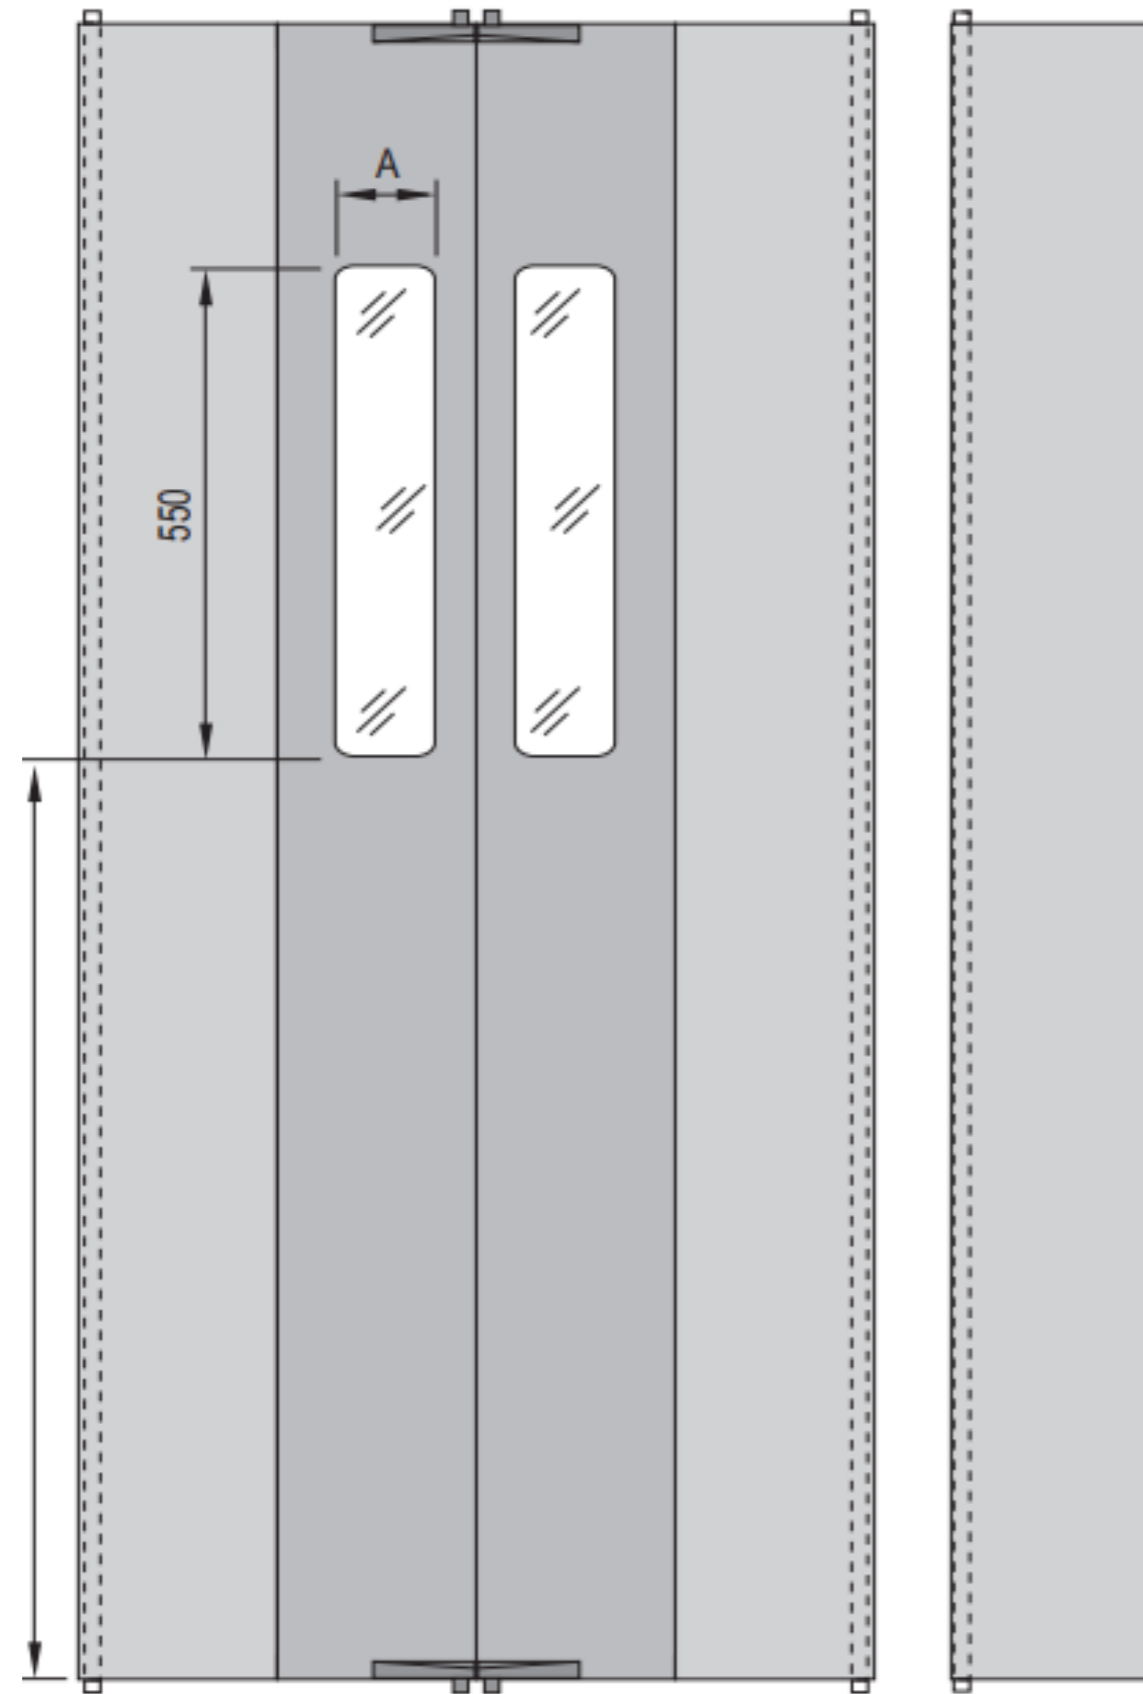

Contact us today to discuss your specific requirements.

K L E F E R

G 5

Small Vision

C 4

Clear Opening: 600/650mm – 950/1000mm
Clear Height: 2000 – 2100mm

FINISHING

Steel epoxy (Ral) painting
Stainless Steel

Glass

Transparent (default)
Colored (option)

K L E F E R

G5

Big Vision

C4

Clear Opening: 750/800mm – 950/1000mm
Clear Height: 2000 – 2100mm

FINISHING