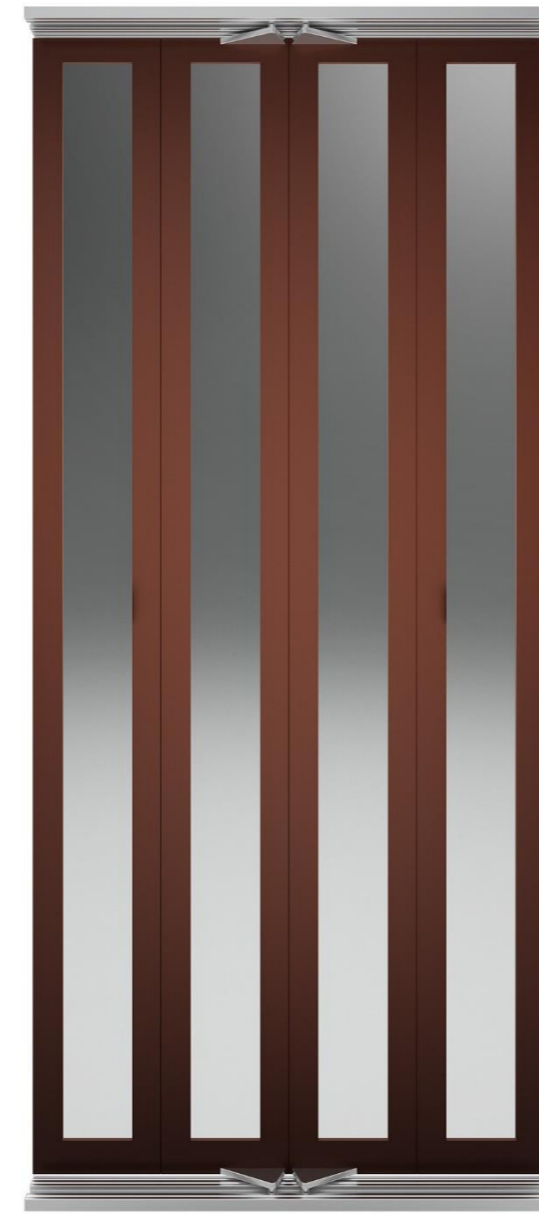

Steel epoxy (Ral) painting
Stainless Steel

Glass

Transparent (default)
Colored (option)

RAL Colors

Ral 1001
Beige

Default: Structure Gloss
Available in Smooth & Texture Matt.

Ral 1013
Oyster White

Default: Structure Gloss
Available in Smooth & Texture Matt.

Ral 9010
Pure White

Default: Structure Gloss
Available in Smooth & Texture Matt.

RAL Colors

Ral 9016
Traffic White

Default: Structure Gloss
Available in Smooth & Texture Matt.

Ral 9022
Pearl Light Grey

Default: Structure Matt
Available in Smooth Matt.