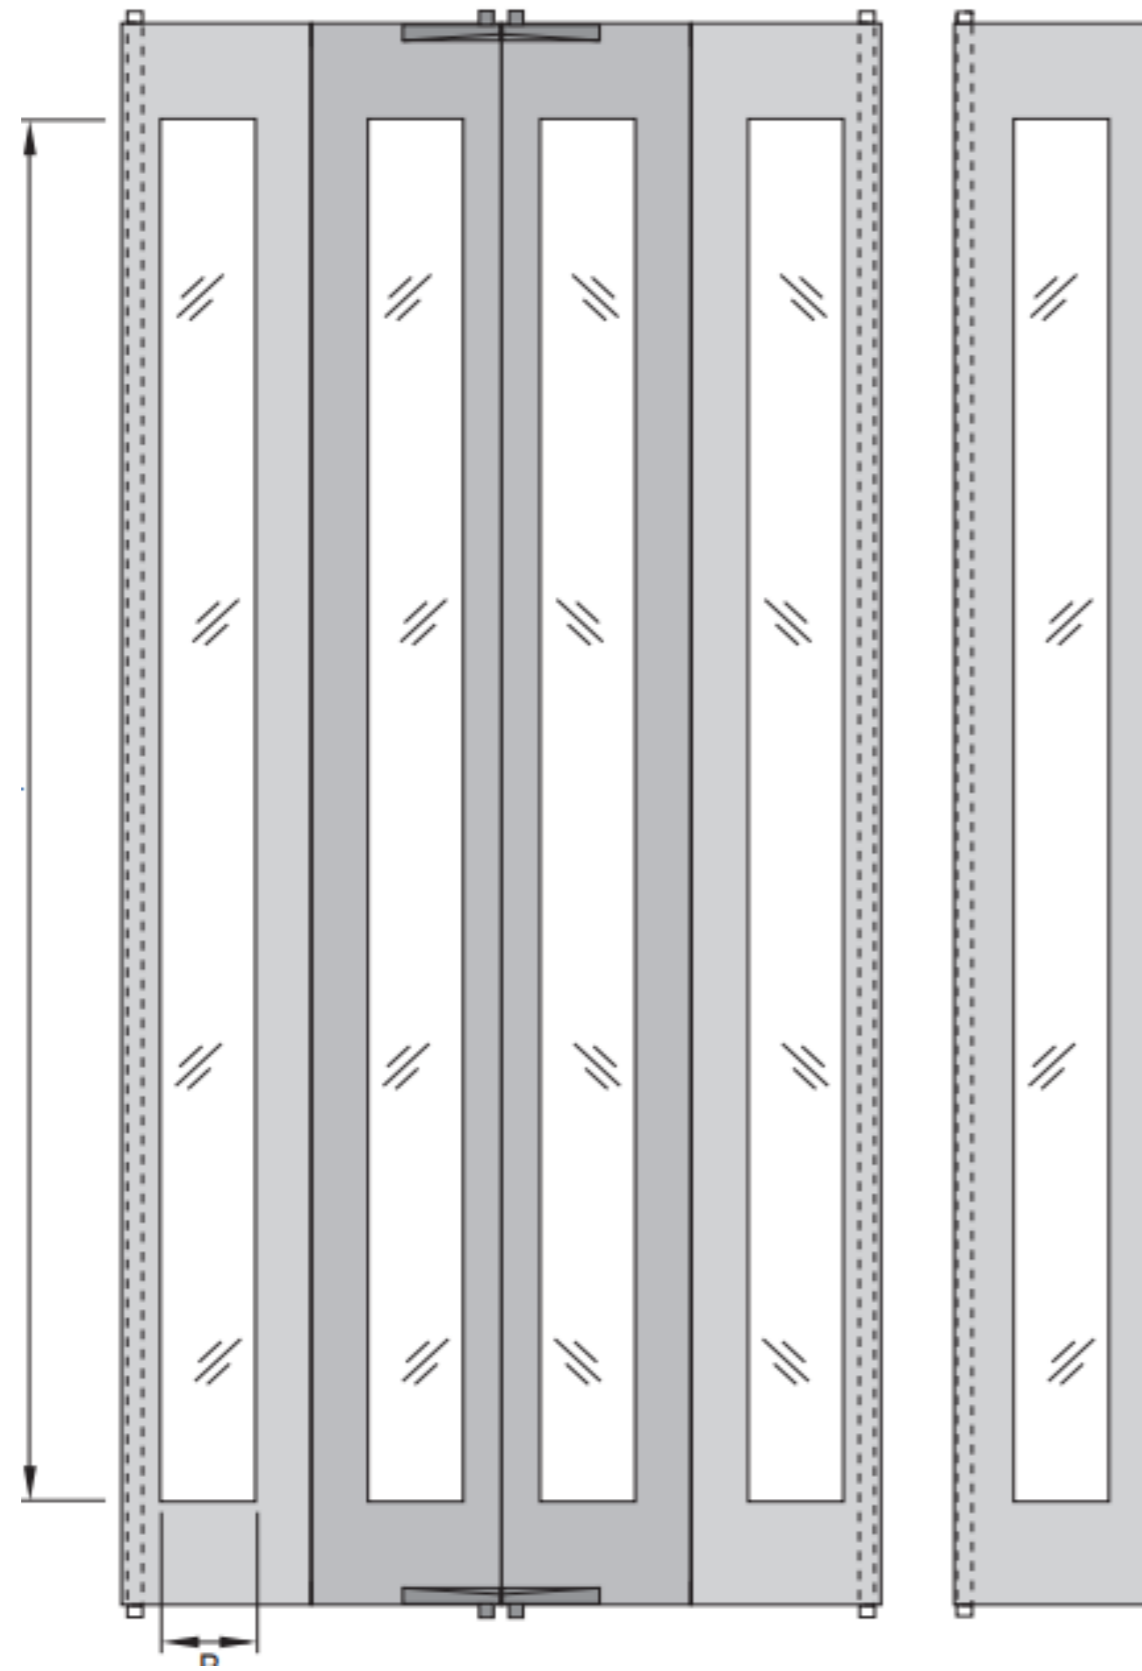

Contact us today to discuss your specific requirements.

K L E F E R

G 5

Small Vision

C 4

Clear Opening: 600/650mm – 950/1000mm
Clear Height: 2000 – 2100mm

FINISHING

Steel epoxy (Ral) painting
Stainless Steel

Glass

Transparent (default)
Colored (option)

K L E F E R

G5

Big Vision

C4

Clear Opening: 750/800mm – 950/1000mm
Clear Height: 2000 – 2100mm

FINISHING