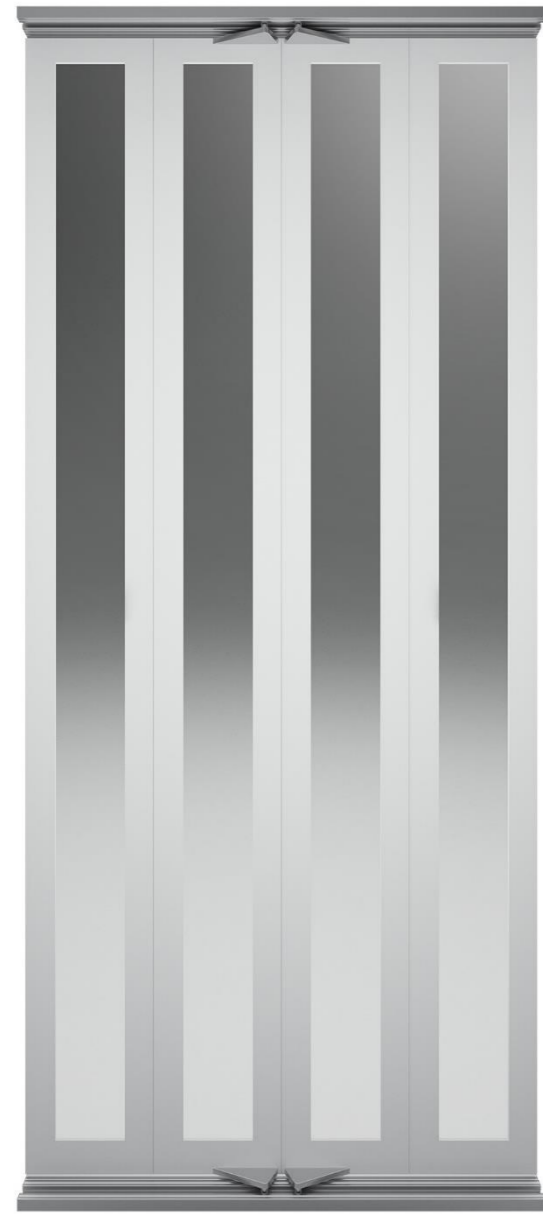

RAL Colors

Ral 9016
Traffic White

Default: Structure Gloss
Available in Smooth & Texture Matt.