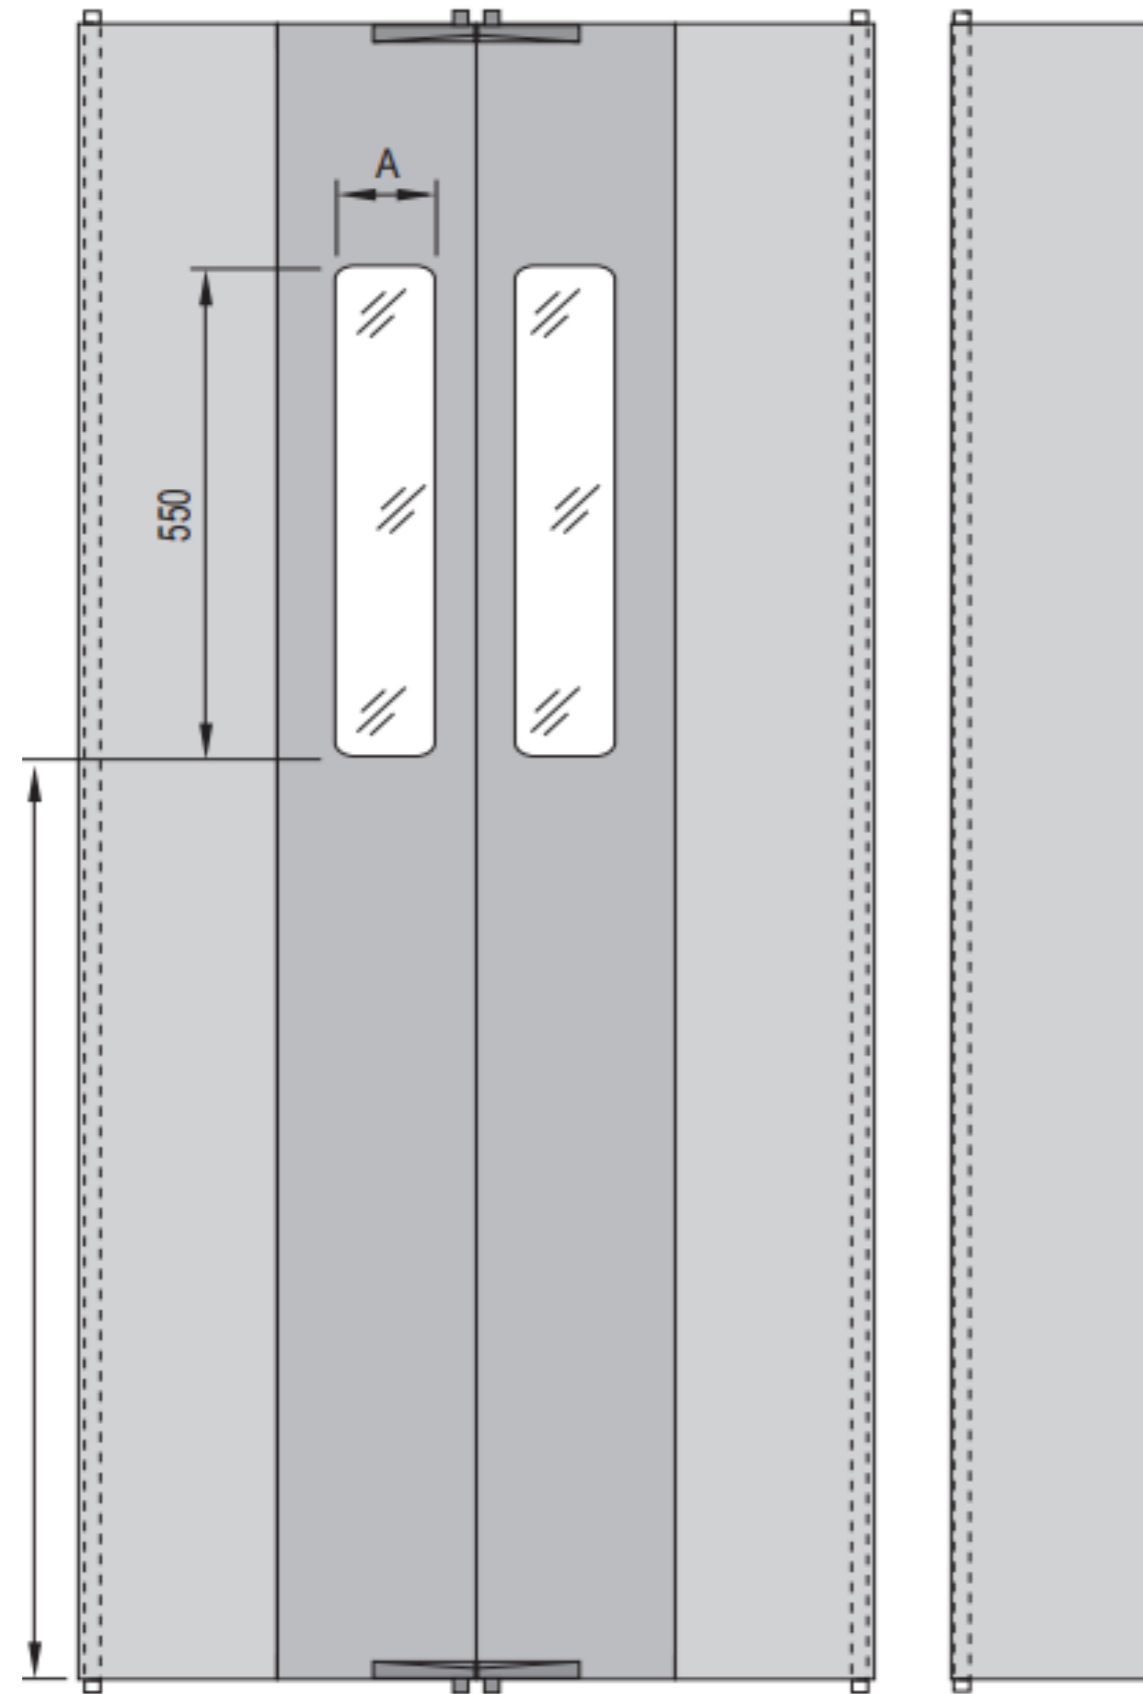

K L E F E R

G 5 E M

Small Vision

C4

Clear Opening: 600/650mm – 950/1000mm
Clear Height: 2000 – 2100mm

FINISHING

Steel epoxy (Ral) painting
Stainless Steel

Glass

Transparent (default)
Colored (option)