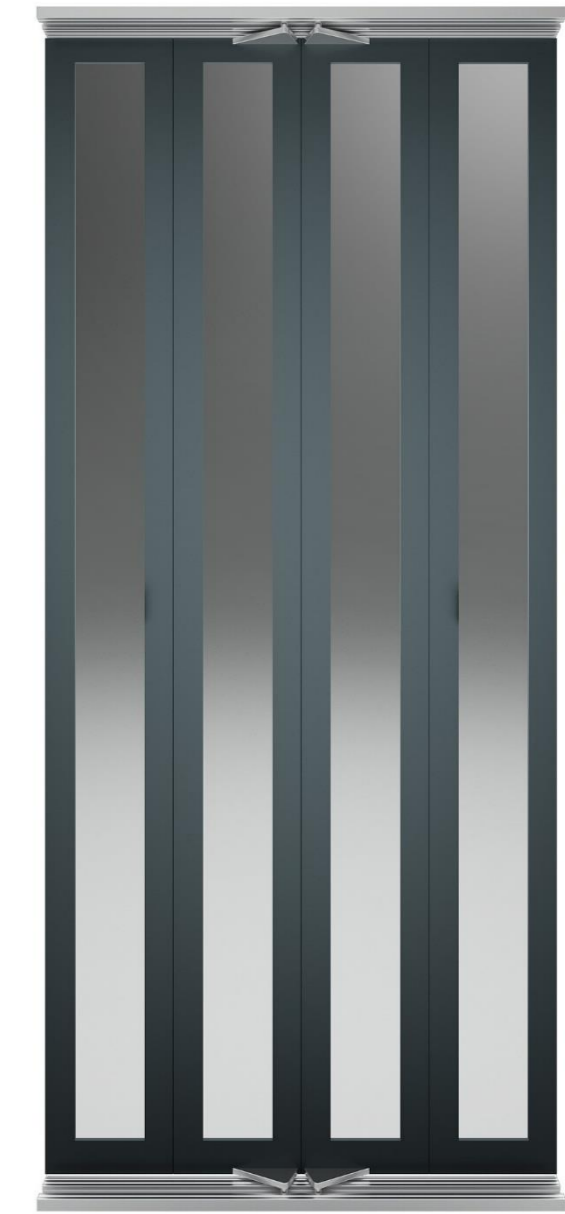

Ral 9010
Pure White

535.8A.1294
Grey Sandre

Default: Fine Texture Matt