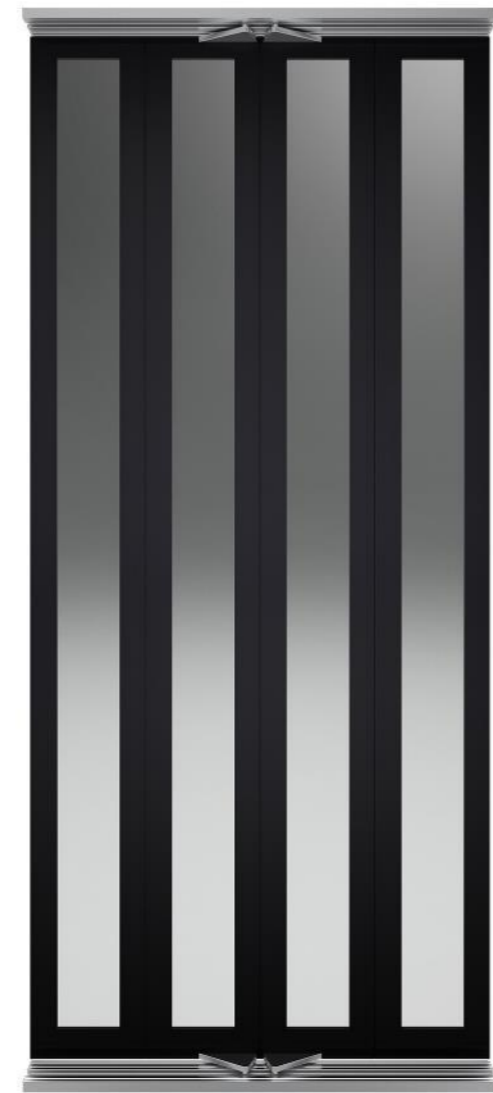

Stainless Steel
Black Satin

Default: Aisi 304
Available in Aisi 316L