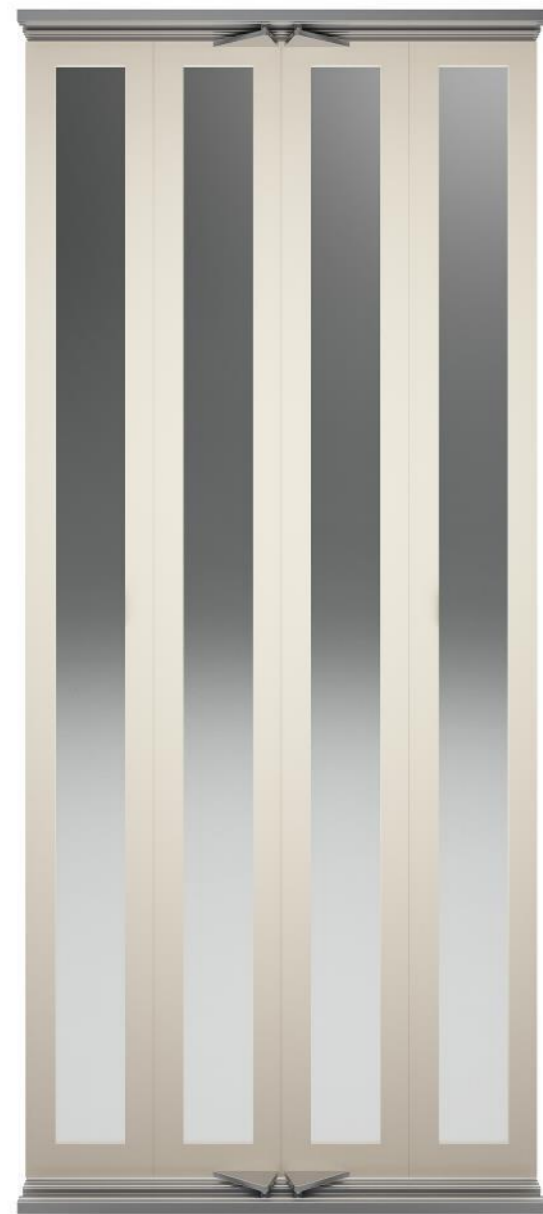

RAL Colors

Ral 9001
Cream

Default: Structure Gloss
Available in Smooth Matt.