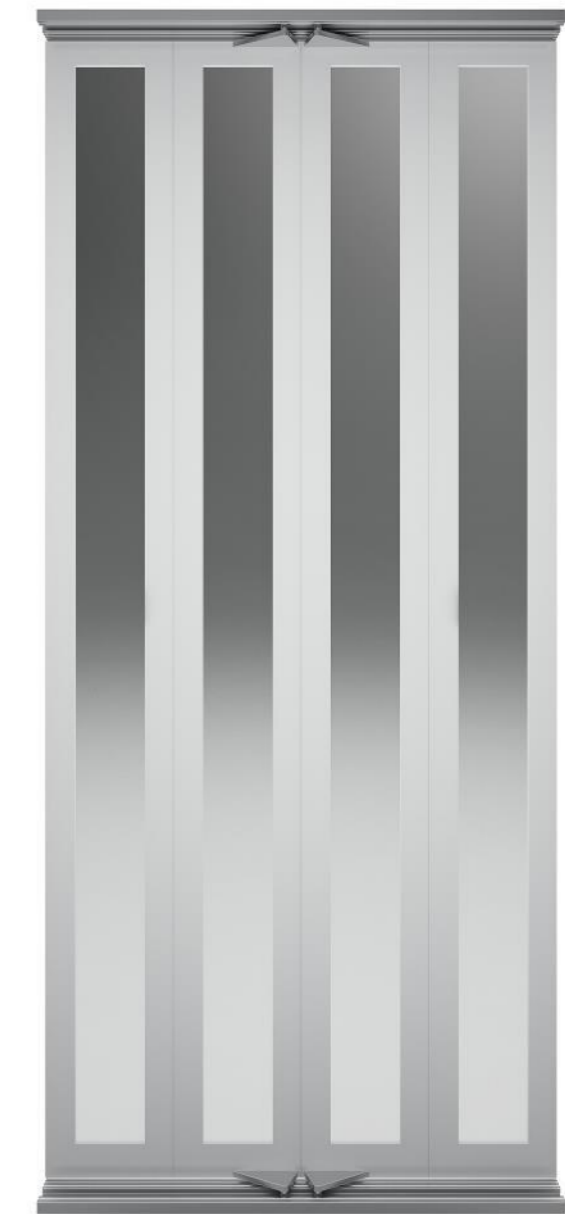

The background of the advertisement is a photograph of an elevator interior. The focus is on the glass doors, which reflect the surrounding environment, including a ceiling with square light fixtures. To the right, a portion of the elevator's control panel is visible, featuring several circular buttons with numbers and symbols. The overall lighting is soft and even, highlighting the clean lines of the elevator's interior.

Glass

Transparent (default)
Colored (option)

K L E F E R

G 5 E M

Big Vision

C4

Clear Opening: 750/800mm – 950/1000mm
Clear Height: 2000 – 2100mm

FINISHING

Steel epoxy (Ral) painting
Stainless Steel

Glass

Transparent (default)
Colored (option)

RAL Colors

Ral 1001
Beige

Default: Structure Gloss
Available in Smooth & Texture Matt.

Ral 1013
Oyster White

Default: Structure Gloss
Available in Smooth & Texture Matt.

Ral 9004
Signal Black

Default: Structure Gloss
Available in Smooth & Texture Matt.

Ral 9005
Jet Black

Default: Structure Gloss
Available in Smooth & Texture Matt.

Ral 9006
White Aluminum

Default: Structure Gloss
Available in Smooth Matt.