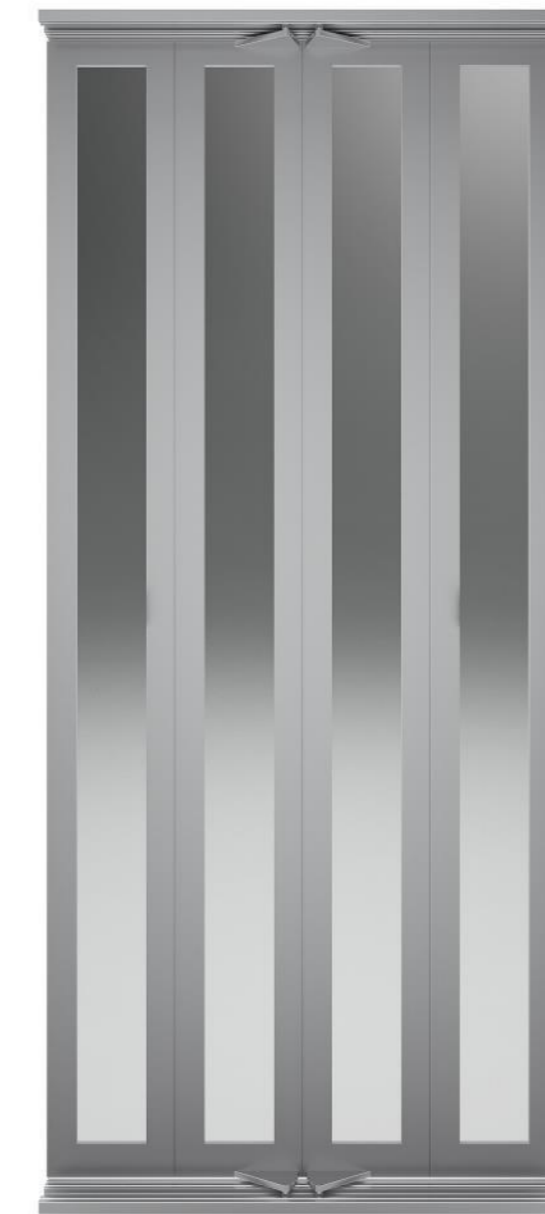

Ral 7040
Window Grey

Ral 9006
White Aluminum

Default: Structure Gloss
Available in Smooth Matt.