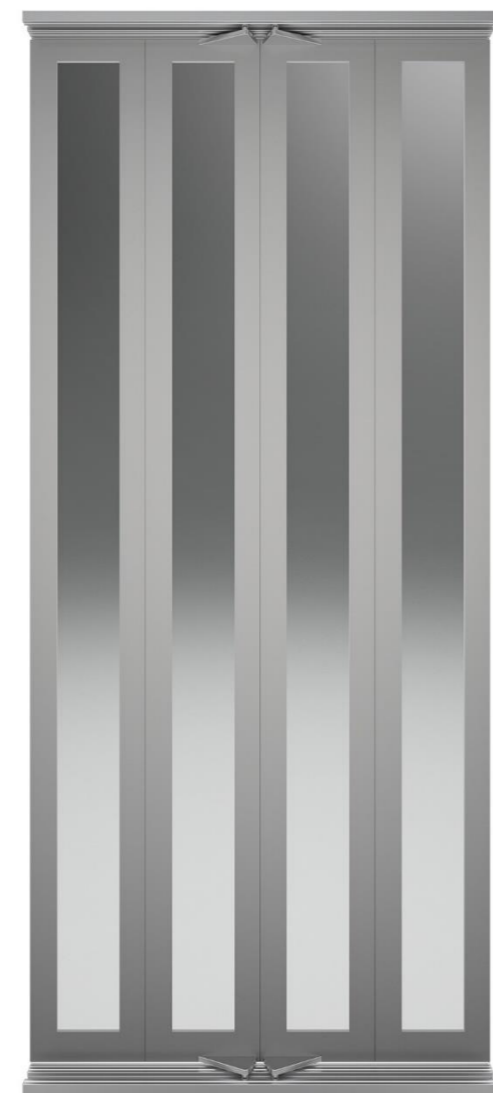

Ral 9022
Pearl Light Grey

Default: Structure Matt
Available in Smooth Matt.