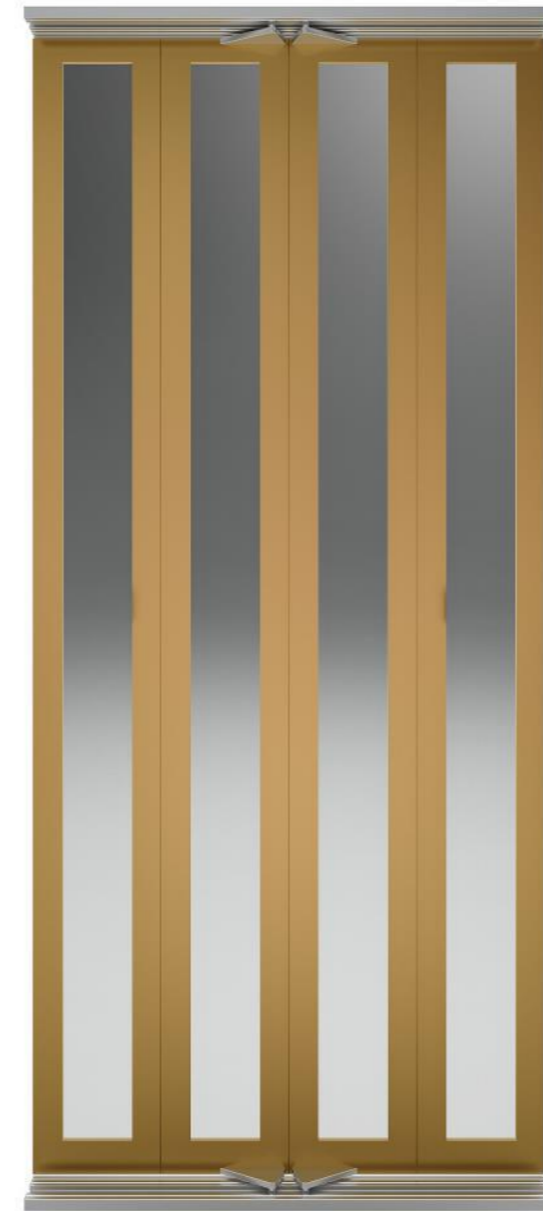

Y2205I
Gold Splendor

Default: Structure Matt
Available in Smooth Matt.