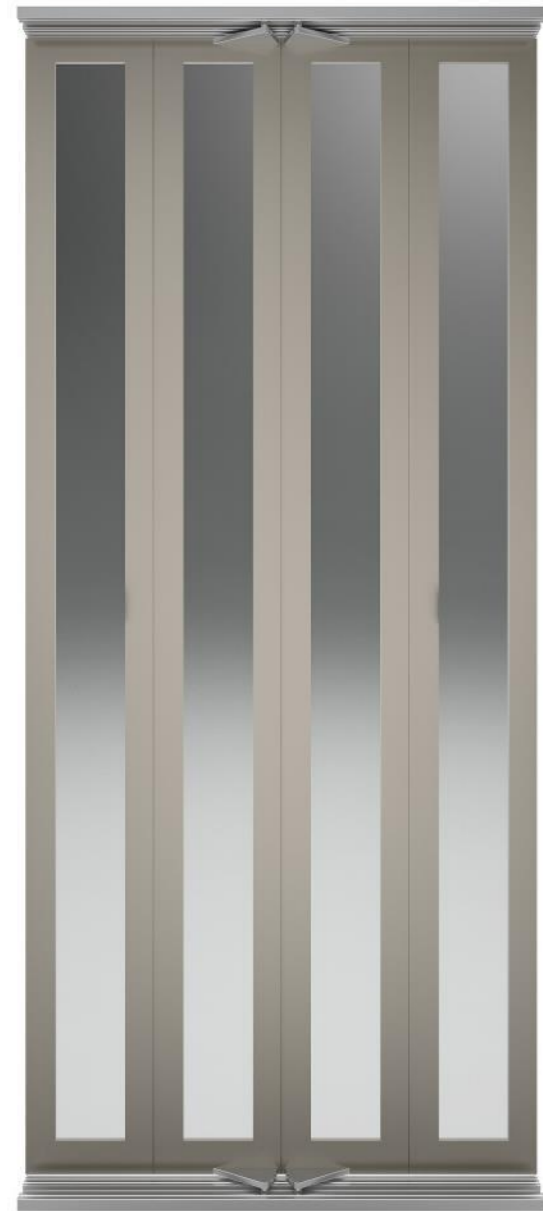

RAL Colors

Y2204I
Soft
Champagne

Default: Structure Matt
Available in Smooth Matt.