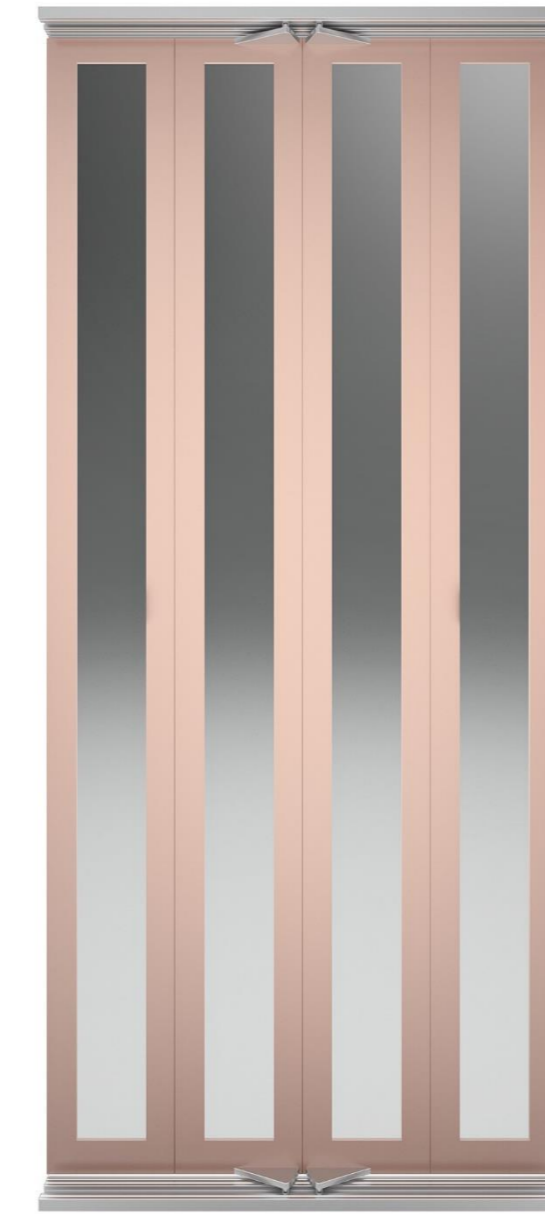

Y4307I
Djibouti Sable

Default: Fine Texture Matt