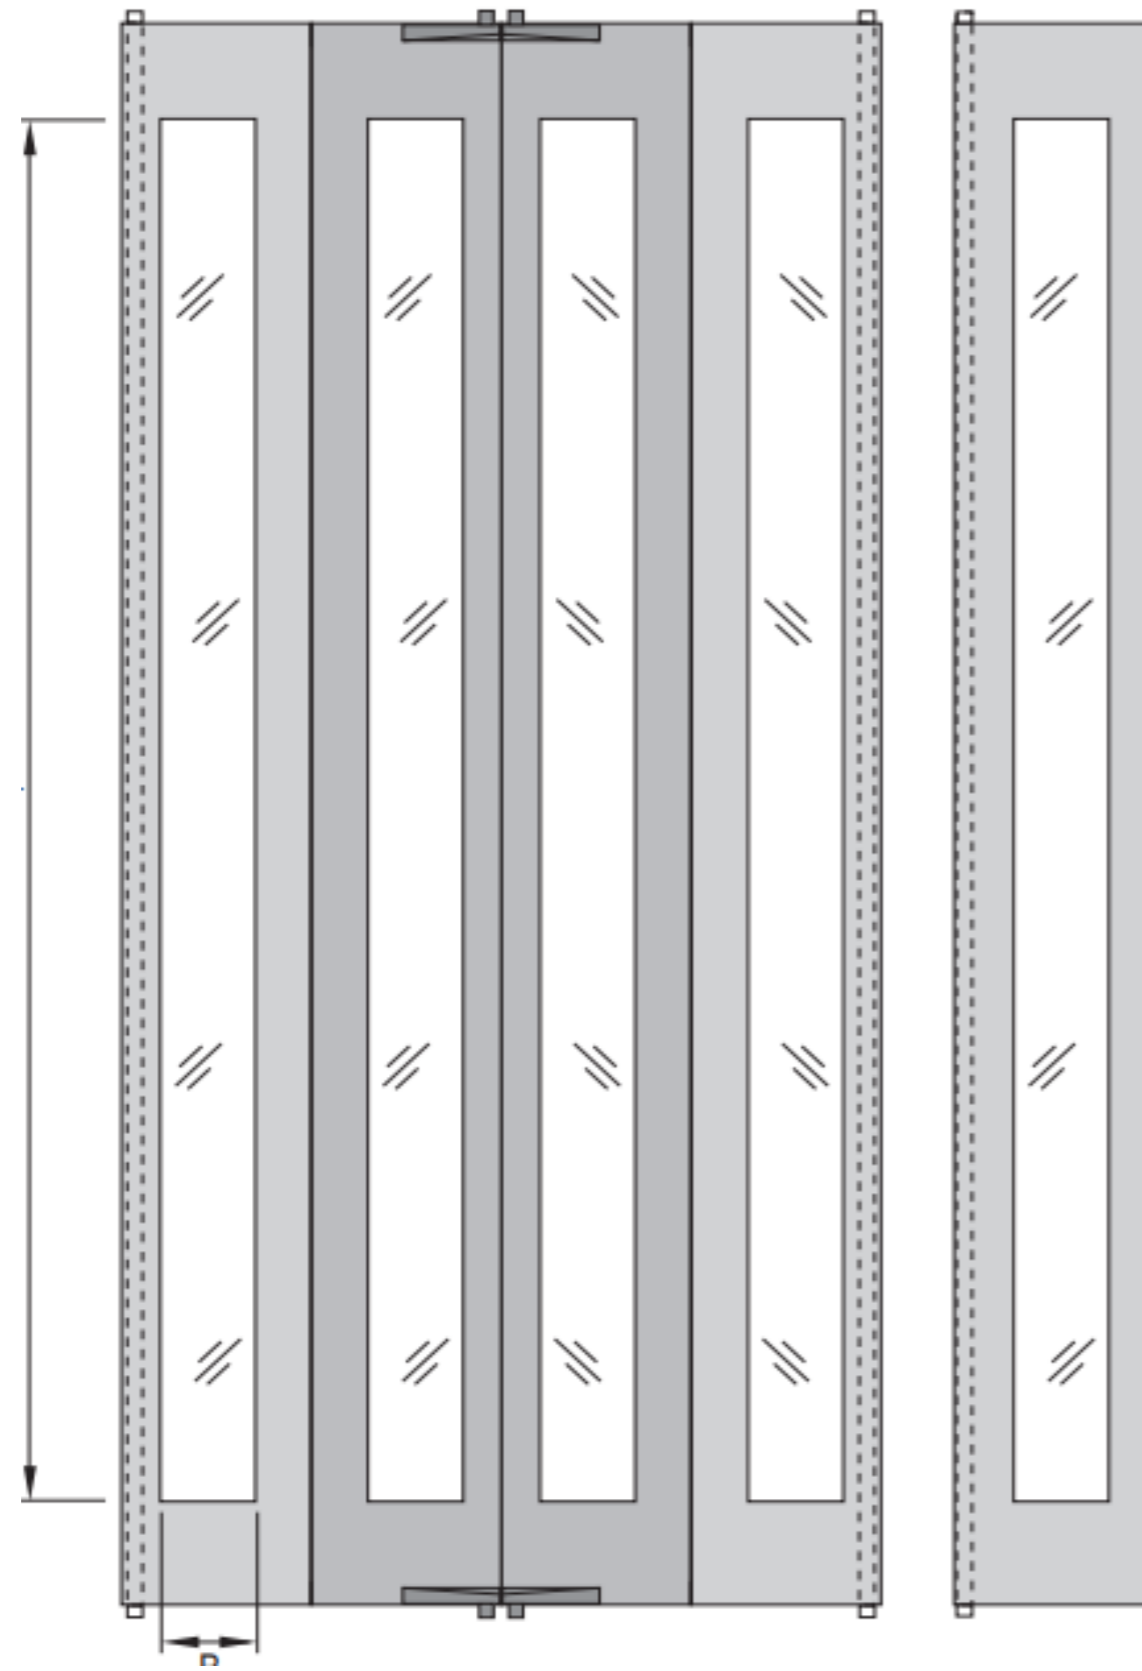

The background of the advertisement is a photograph of an elevator interior. The focus is on the glass doors, which reflect the surrounding environment, including a ceiling with square light fixtures. To the right, a portion of the elevator's control panel is visible, featuring several circular buttons with numbers and symbols. The overall lighting is soft and even, highlighting the clean lines of the elevator's interior.

Contact us today to discuss your specific requirements.

K L E F E R

G 5 E M

Small Vision

C4

Clear Opening: 600/650mm – 950/1000mm
Clear Height: 2000 – 2100mm

FINISHING

Steel epoxy (Ral) painting
Stainless Steel

Glass

Transparent (default)
Colored (option)

K L E F E R

G 5 E M

Big Vision

C4

Clear Opening: 750/800mm – 950/1000mm
Clear Height: 2000 – 2100mm

FINISHING