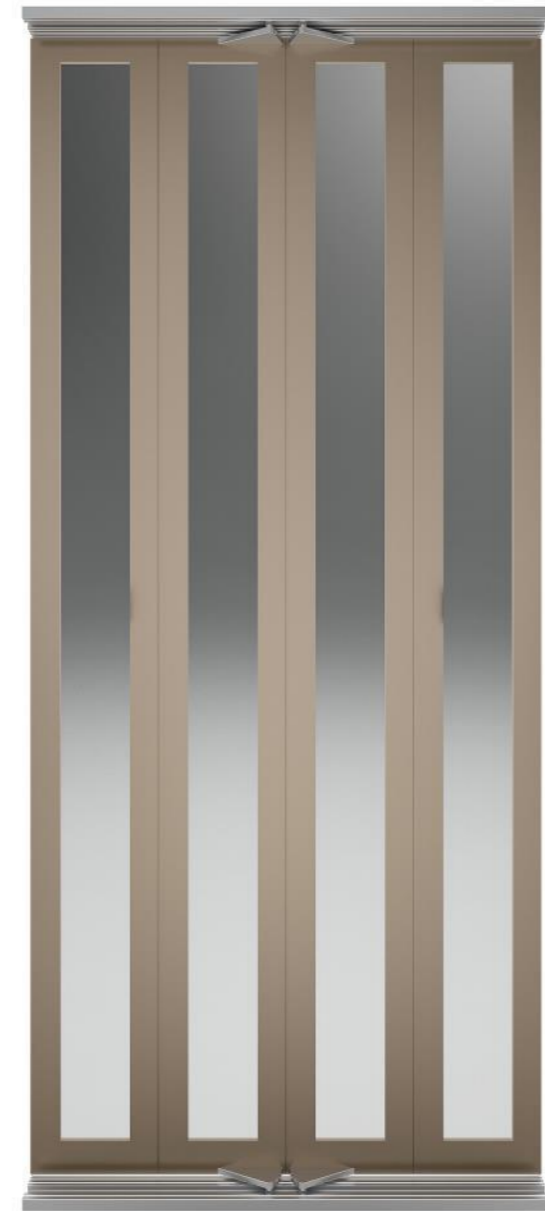

Y2206F
Steel Bronze

Default: Structure Matt
Available in Smooth Matt.