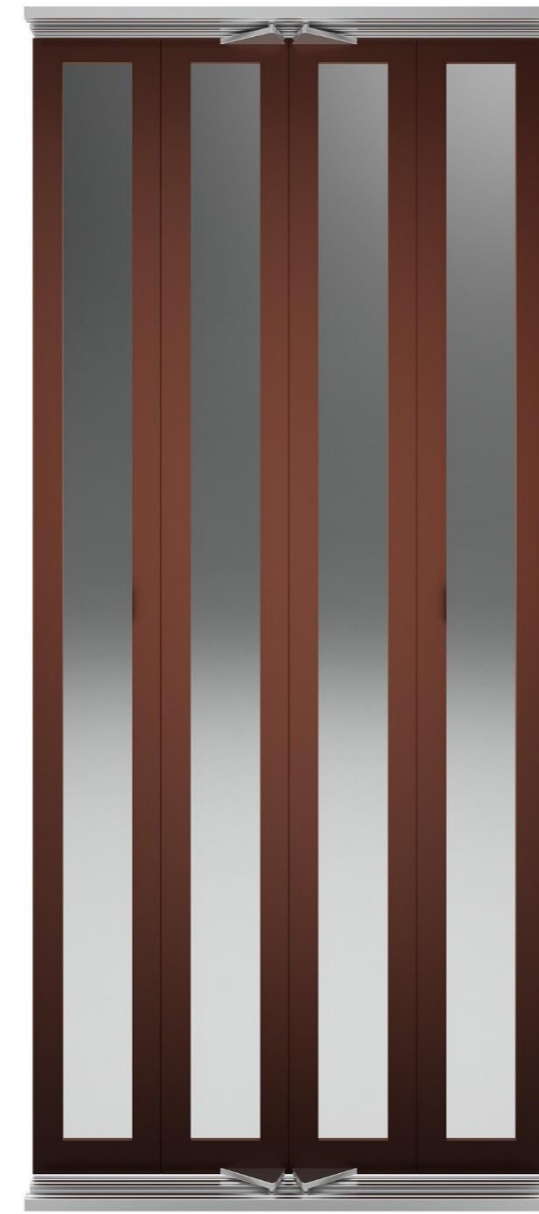

The background of the advertisement is a photograph of an elevator interior. The focus is on the glass doors, which reflect the surrounding environment, including a ceiling with square light fixtures. To the right, a portion of the elevator's control panel is visible, featuring several circular buttons with numbers and symbols. The overall lighting is soft and even, highlighting the clean lines of the elevator's interior.

Steel epoxy (Ral) painting
Stainless Steel

Glass

Transparent (default)
Colored (option)

RAL Colors

Ral 1001
Beige

Default: Structure Gloss
Available in Smooth & Texture Matt.

Ral 1013
Oyster White

Default: Structure Gloss
Available in Smooth & Texture Matt.

Ral 9010
Pure White

Default: Structure Gloss
Available in Smooth & Texture Matt.

RAL Colors

Ral 9016
Traffic White

Default: Structure Gloss
Available in Smooth & Texture Matt.

Ral 9022
Pearl Light Grey

Default: Structure Matt
Available in Smooth Matt.