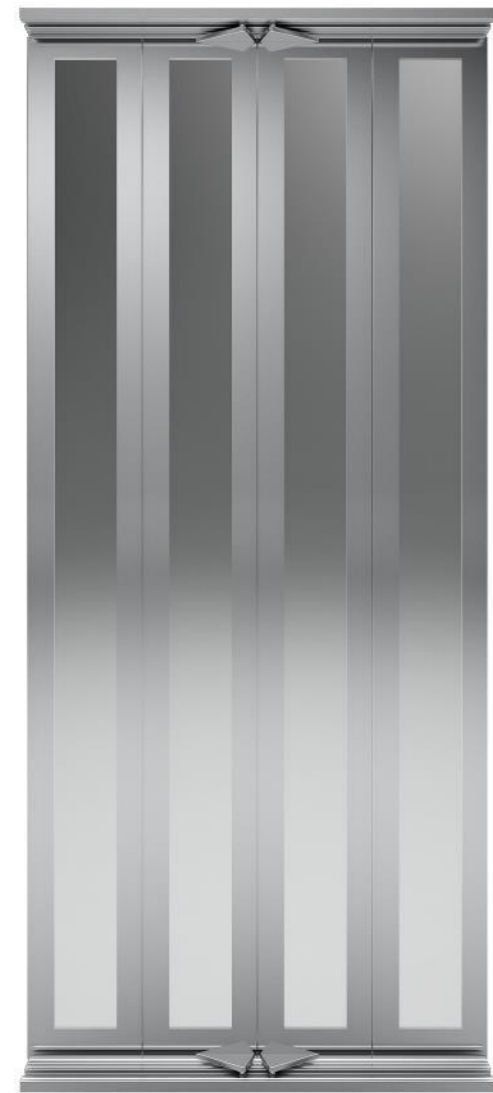

Stainless Steel

Stainless
Steel Satin

Default: Aisi 304
Available in Aisi 441 & 316L