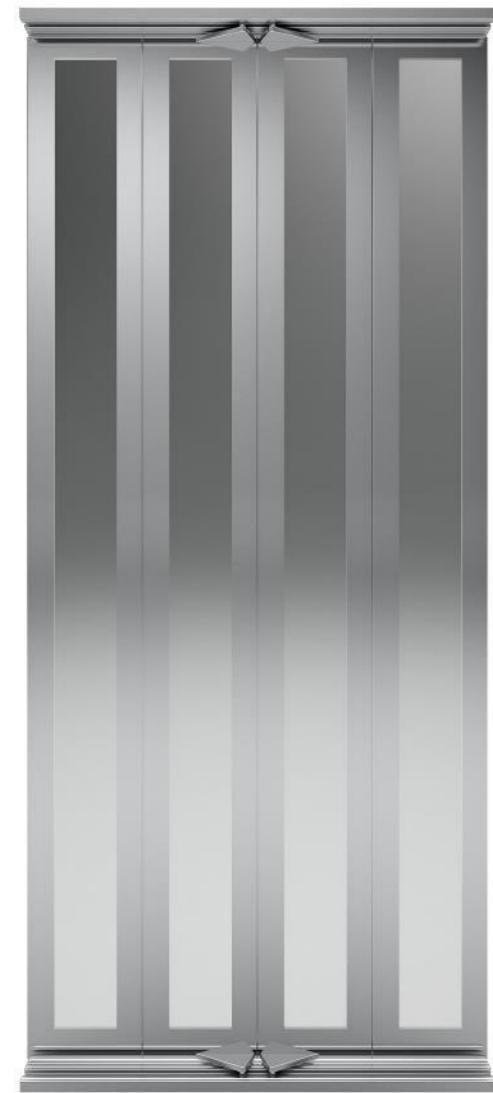

Glass

Transparent (default)
Colored (option)

K L E F E R

G 3

Big Vision

C 4

Clear Opening: 750/800mm – 950/1000mm
Clear Height: 1700 – 2200mm

FINISHING

Steel epoxy (Ral) painting
Stainless Steel

Glass

Transparent (default)
Colored (option)

RAL Colors

Ral 1001
Beige

Default: Structure Gloss
Available in Smooth & Texture Matt.

Ral 1013
Oyster White

Default: Structure Gloss
Available in Smooth & Texture Matt.

Y4306I
Innoko Sable

Default: Fine Texture Matt

Y4307I
Djibouti Sable

Default: Fine Texture Matt

535.8A.1294
Grey Sandre

Default: Fine Texture Matt

Stainless Steel

Stainless
Steel Satin