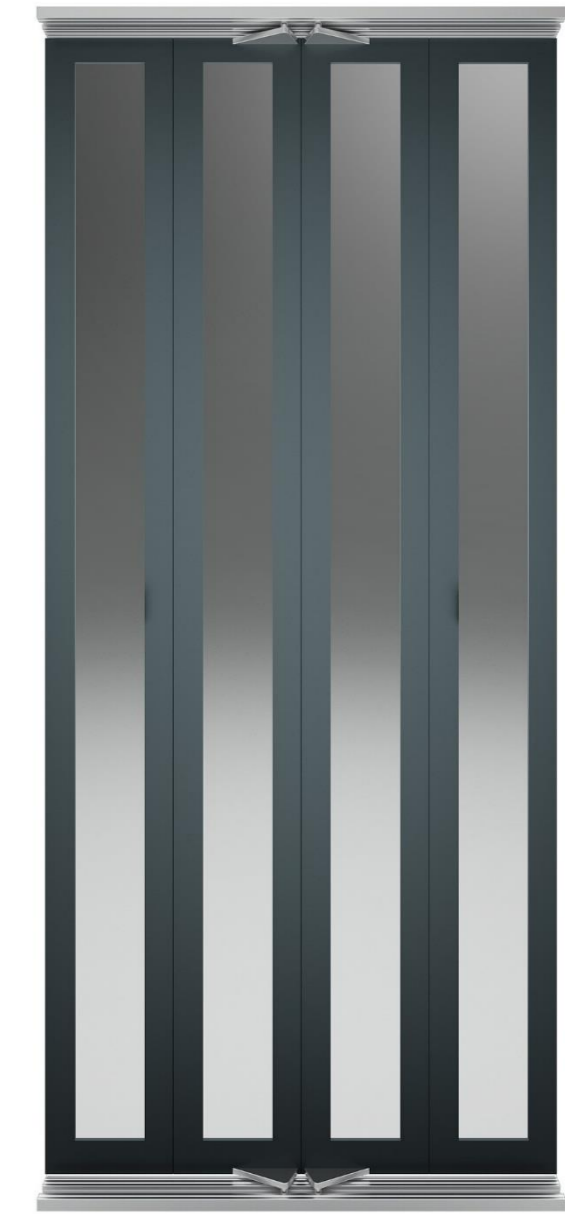

Glass

Transparent (default)
Colored (option)

K L E F E R

G 3

Big Vision

C 4

Clear Opening: 750/800mm – 950/1000mm
Clear Height: 1700 – 2200mm

FINISHING

Steel epoxy (Ral) painting
Stainless Steel

Glass

Transparent (default)
Colored (option)

RAL Colors

Ral 1001
Beige

Default: Structure Gloss
Available in Smooth & Texture Matt.

Ral 1013
Oyster White

Default: Structure Gloss
Available in Smooth & Texture Matt.

Ral 9010
Pure White

Default: Structure Gloss
Available in Smooth & Texture Matt.

RAL Colors

Ral 9016
Traffic White

Default: Structure Gloss
Available in Smooth & Texture Matt.

Ral 9022
Pearl Light Grey

Default: Structure Matt
Available in Smooth Matt.

Y4306I
Innoko Sable

Default: Fine Texture Matt

Y4307I
Djibouti Sable

Default: Fine Texture Matt

535.8A.1294
Grey Sandre

Default: Fine Texture Matt

Stainless Steel

Stainless
Steel Satin