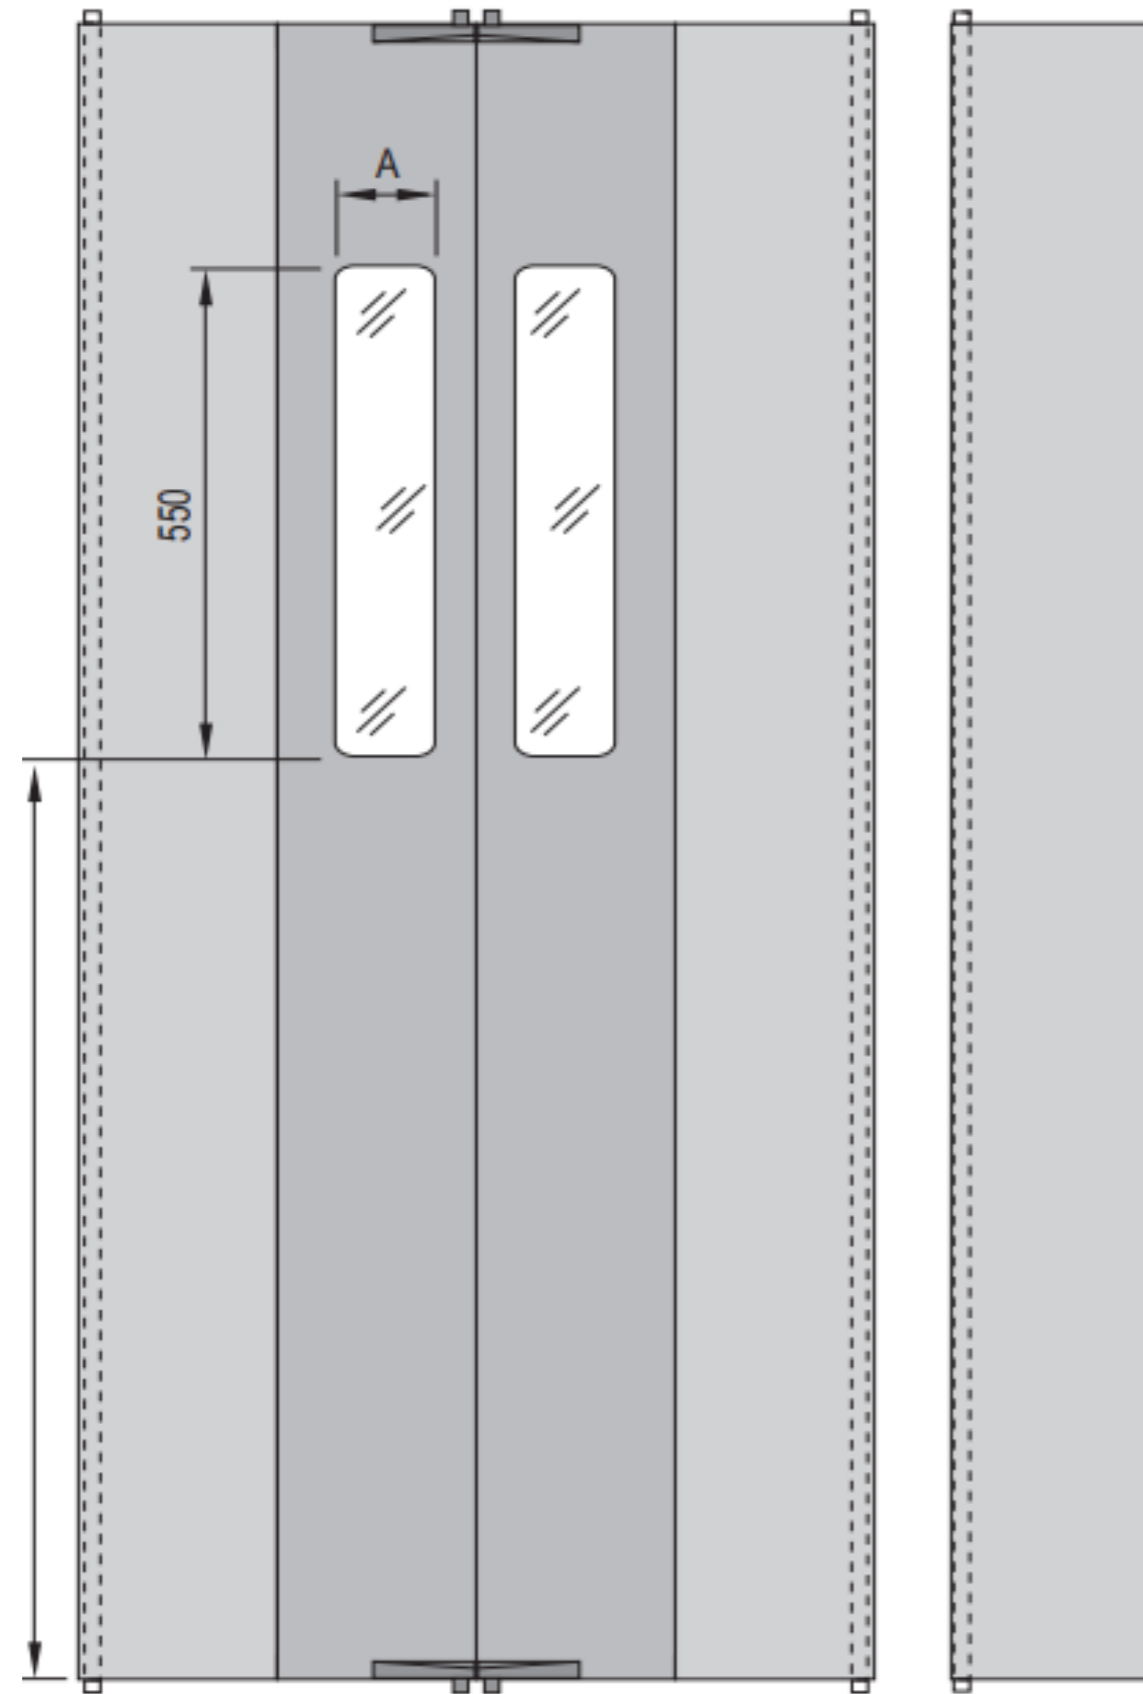

Contact us today to discuss your specific requirements.

K L E F E R

G 3

Small Vision

C 4

Clear Opening: 600/650mm – 950/1000mm
Clear Height: 1900 – 2200mm

FINISHING

Steel epoxy (Ral) painting
Stainless Steel

Glass

Transparent (default)
Colored (option)

K L E F E R

G 3

Big Vision

C 4

Clear Opening: 750/800mm – 950/1000mm
Clear Height: 1700 – 2200mm

FINISHING