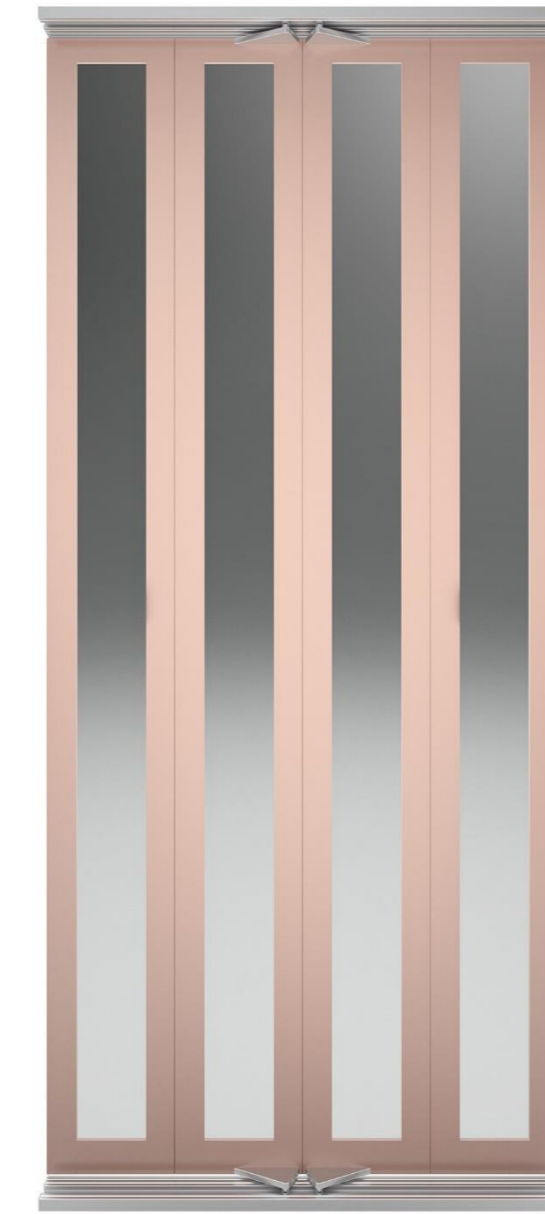

Steel epoxy (Ral) painting
Stainless Steel

Glass

Transparent (default)
Colored (option)

RAL Colors

Ral 1001
Beige

Default: Structure Gloss
Available in Smooth & Texture Matt.

Ral 1013
Oyster White

Default: Structure Gloss
Available in Smooth & Texture Matt.

Ral 9004
Signal Black

Default: Structure Gloss
Available in Smooth & Texture Matt.

Ral 9005
Jet Black

Default: Structure Gloss
Available in Smooth & Texture Matt.

Ral 9006
White Aluminum

Default: Structure Gloss
Available in Smooth Matt.

Ral 9010
Pure White

Default: Structure Gloss
Available in Smooth & Texture Matt.

RAL Colors

Ral 9016
Traffic White

Default: Structure Gloss
Available in Smooth & Texture Matt.

Ral 9022
Pearl Light Grey

Default: Structure Matt
Available in Smooth Matt.

Y4306I
Innoko Sable

Default: Fine Texture Matt

Y4307I
Djibouti Sable

Default: Fine Texture Matt

535.8A.1294
Grey Sandre

Default: Fine Texture Matt

Stainless Steel

Stainless
Steel Satin