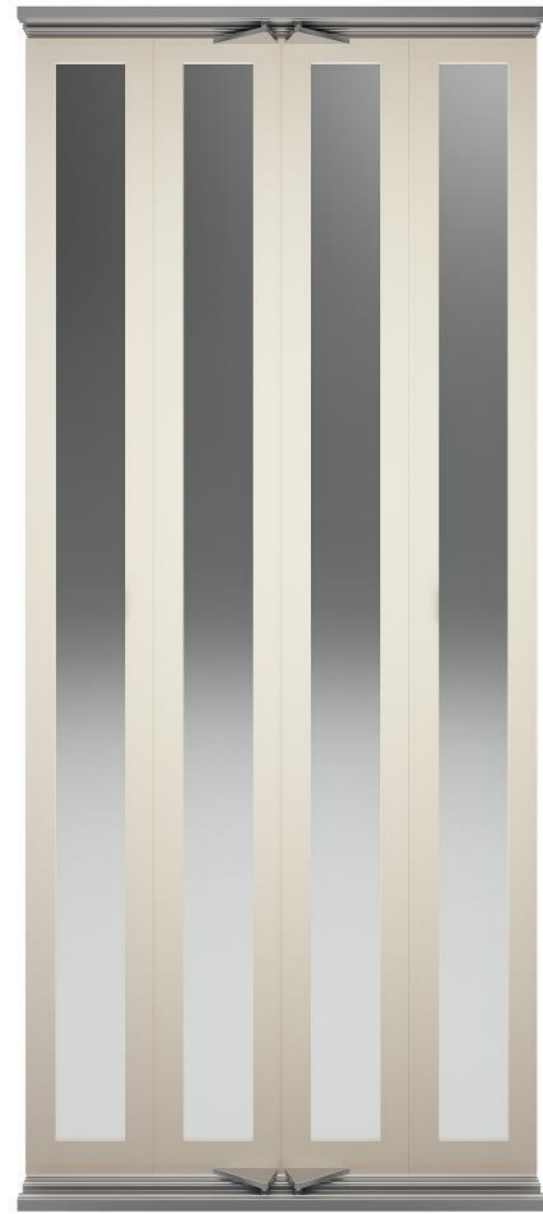

RAL Colors

Ral 9001
Cream

Default: Structure Gloss
Available in Smooth Matt.