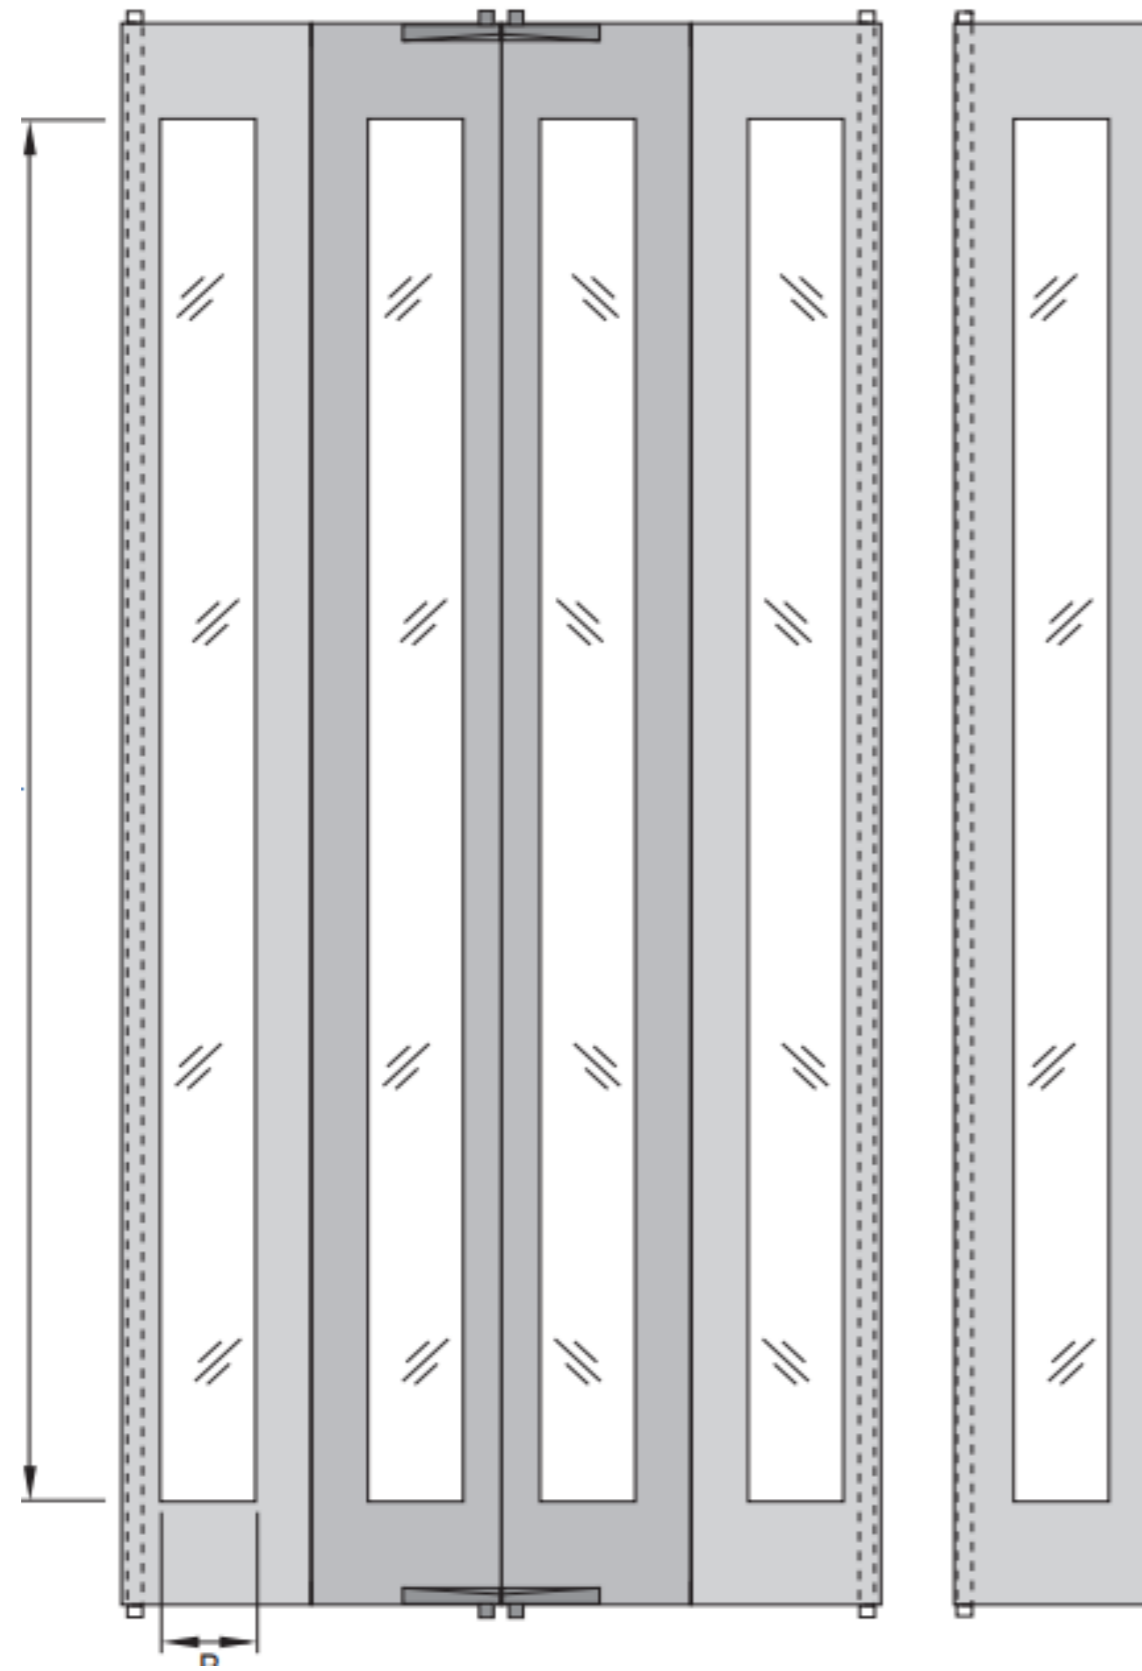

Contact us today to discuss your specific requirements.

K L E F E R

G 3

Small Vision

C 4

Clear Opening: 600/650mm – 950/1000mm
Clear Height: 1900 – 2200mm

FINISHING

Steel epoxy (Ral) painting
Stainless Steel

Glass

Transparent (default)
Colored (option)

K L E F E R

G 3

Big Vision

C 4

Clear Opening: 750/800mm – 950/1000mm
Clear Height: 1700 – 2200mm

FINISHING