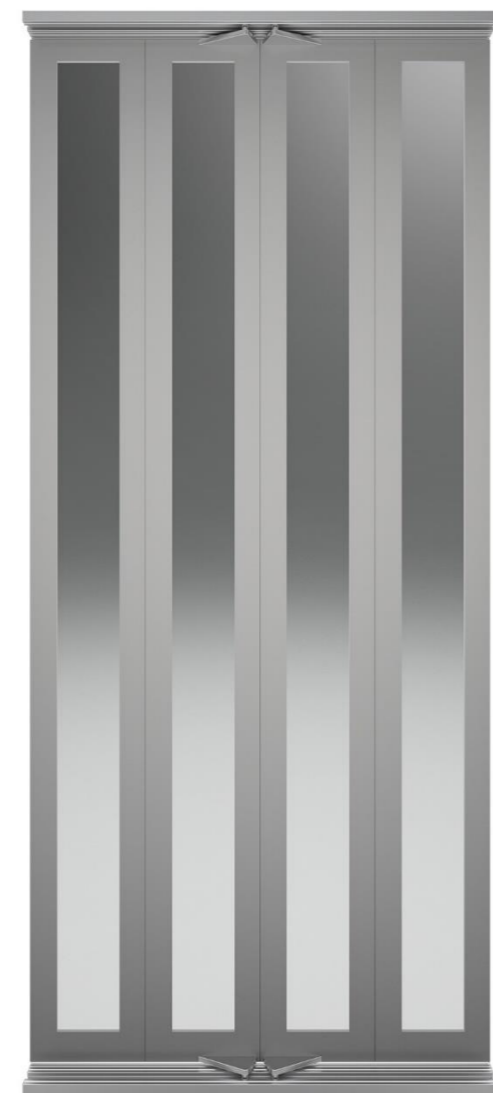

Glass

Transparent (default)
Colored (option)

K L E F E R

G 3

Big Vision

C 4

Clear Opening: 750/800mm – 950/1000mm
Clear Height: 1700 – 2200mm

FINISHING

Steel epoxy (Ral) painting
Stainless Steel

Glass

Transparent (default)
Colored (option)

RAL Colors

Ral 1001
Beige

Default: Structure Gloss
Available in Smooth & Texture Matt.

Ral 1013
Oyster White

Default: Structure Gloss
Available in Smooth & Texture Matt.

Ral 9010
Pure White

Default: Structure Gloss
Available in Smooth & Texture Matt.

RAL Colors

Ral 9016
Traffic White

Default: Structure Gloss
Available in Smooth & Texture Matt.

Ral 9022
Pearl Light Grey

Default: Structure Matt
Available in Smooth Matt.