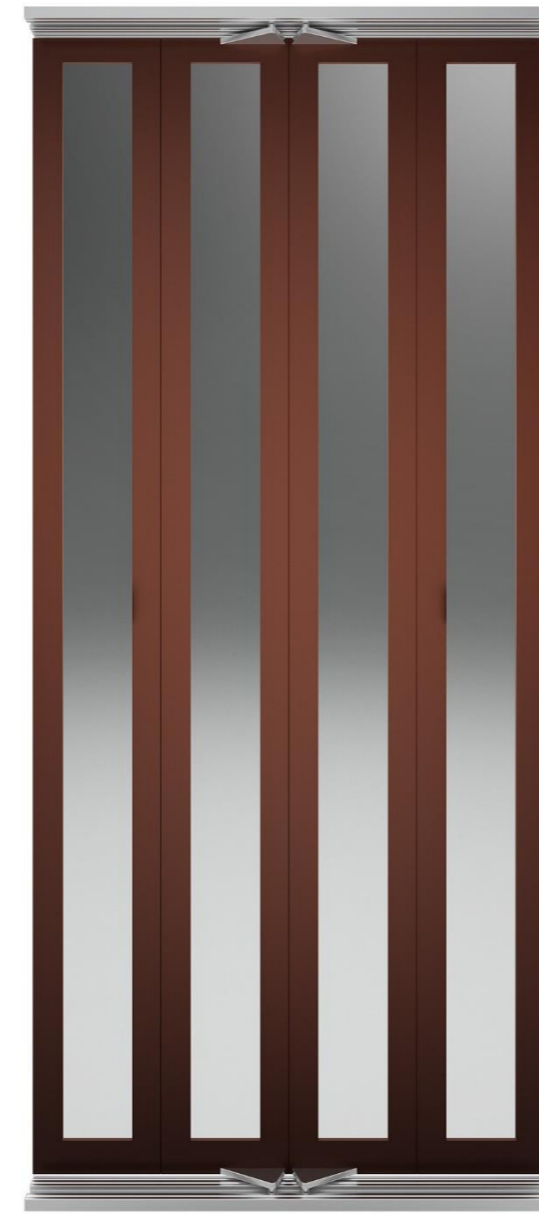

Steel epoxy (Ral) painting
Stainless Steel

Glass

Transparent (default)
Colored (option)

RAL Colors

Ral 1001
Beige

Default: Structure Gloss
Available in Smooth & Texture Matt.

Ral 1013
Oyster White

Default: Structure Gloss
Available in Smooth & Texture Matt.

Ral 9010
Pure White

Default: Structure Gloss
Available in Smooth & Texture Matt.

RAL Colors

Ral 9016
Traffic White

Default: Structure Gloss
Available in Smooth & Texture Matt.

Ral 9022
Pearl Light Grey

Default: Structure Matt
Available in Smooth Matt.

Y4306I
Innoko Sable

Default: Fine Texture Matt

Y4307I
Djibouti Sable

Default: Fine Texture Matt

535.8A.1294
Grey Sandre

Default: Fine Texture Matt

Stainless Steel

Stainless
Steel Satin