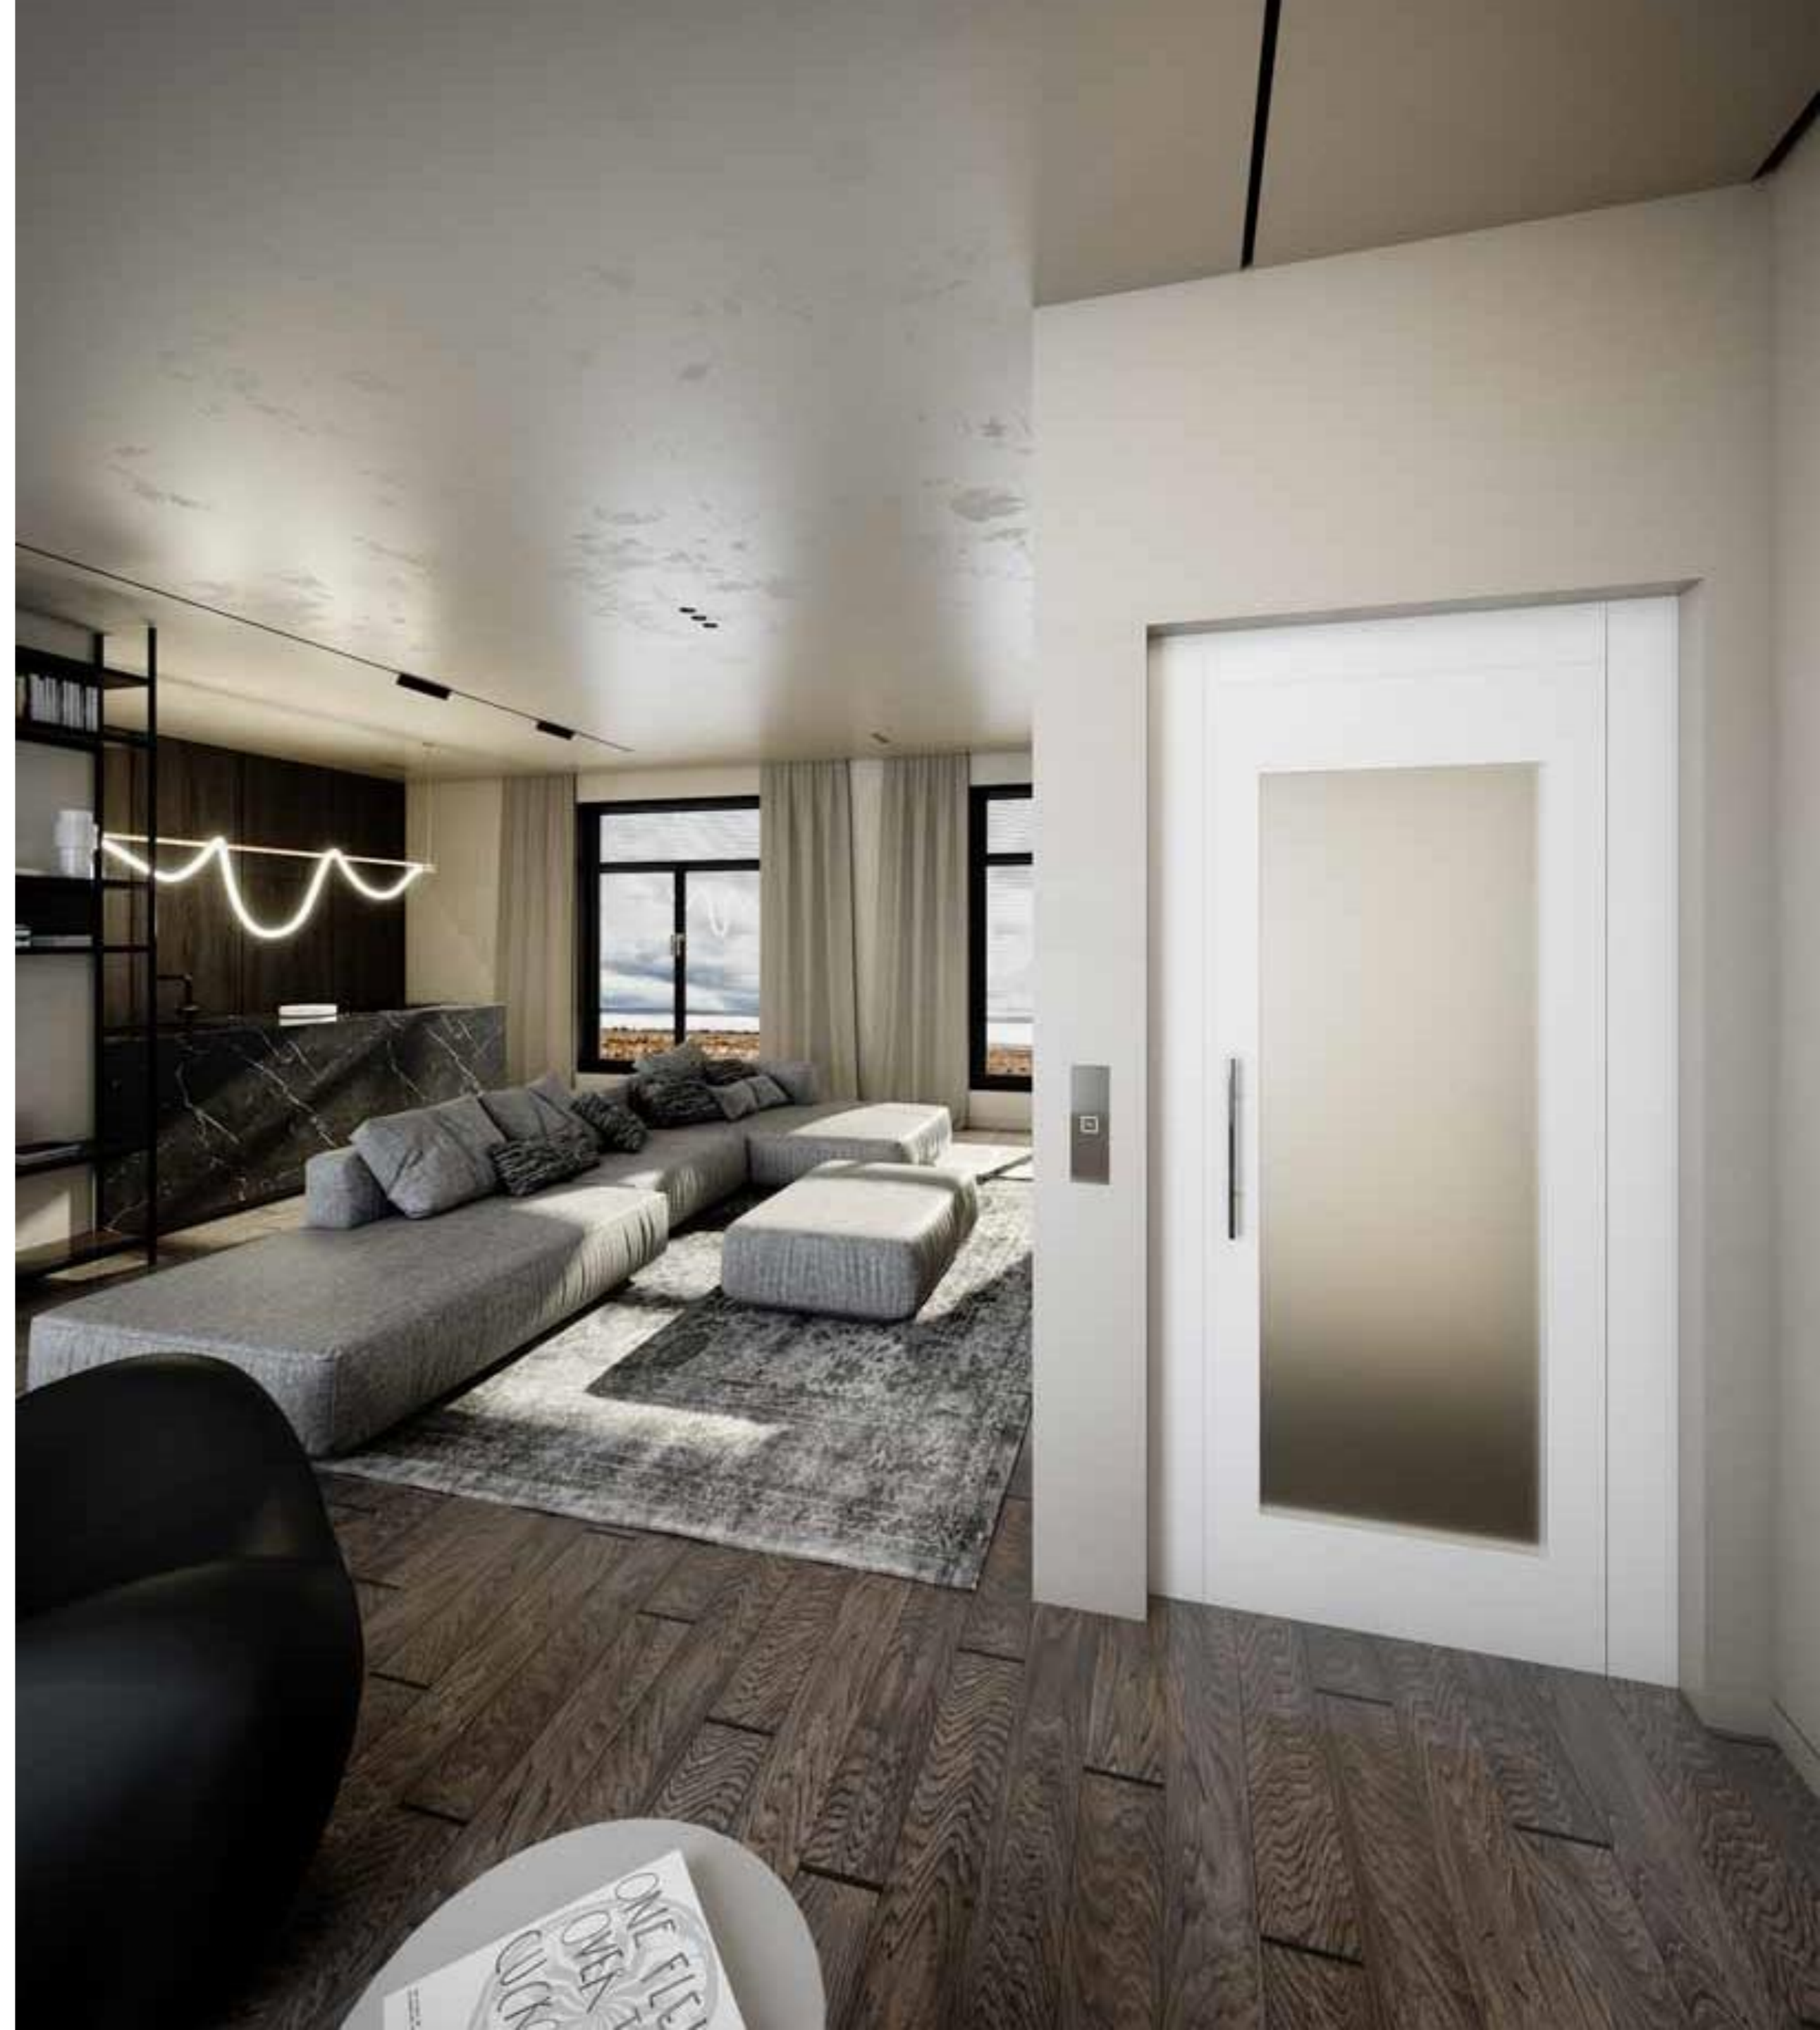

# C520 Big Vision

**Impressive Aesthetics, Reliable Performance**

The smallest details make the biggest difference. That is why premium handles and knobs are available on KLEFER hinged doors, to complement your spaces with elegance, functionality, and durability.

[L: 1800mm]

No 346 Satin

Default

K L E F E R