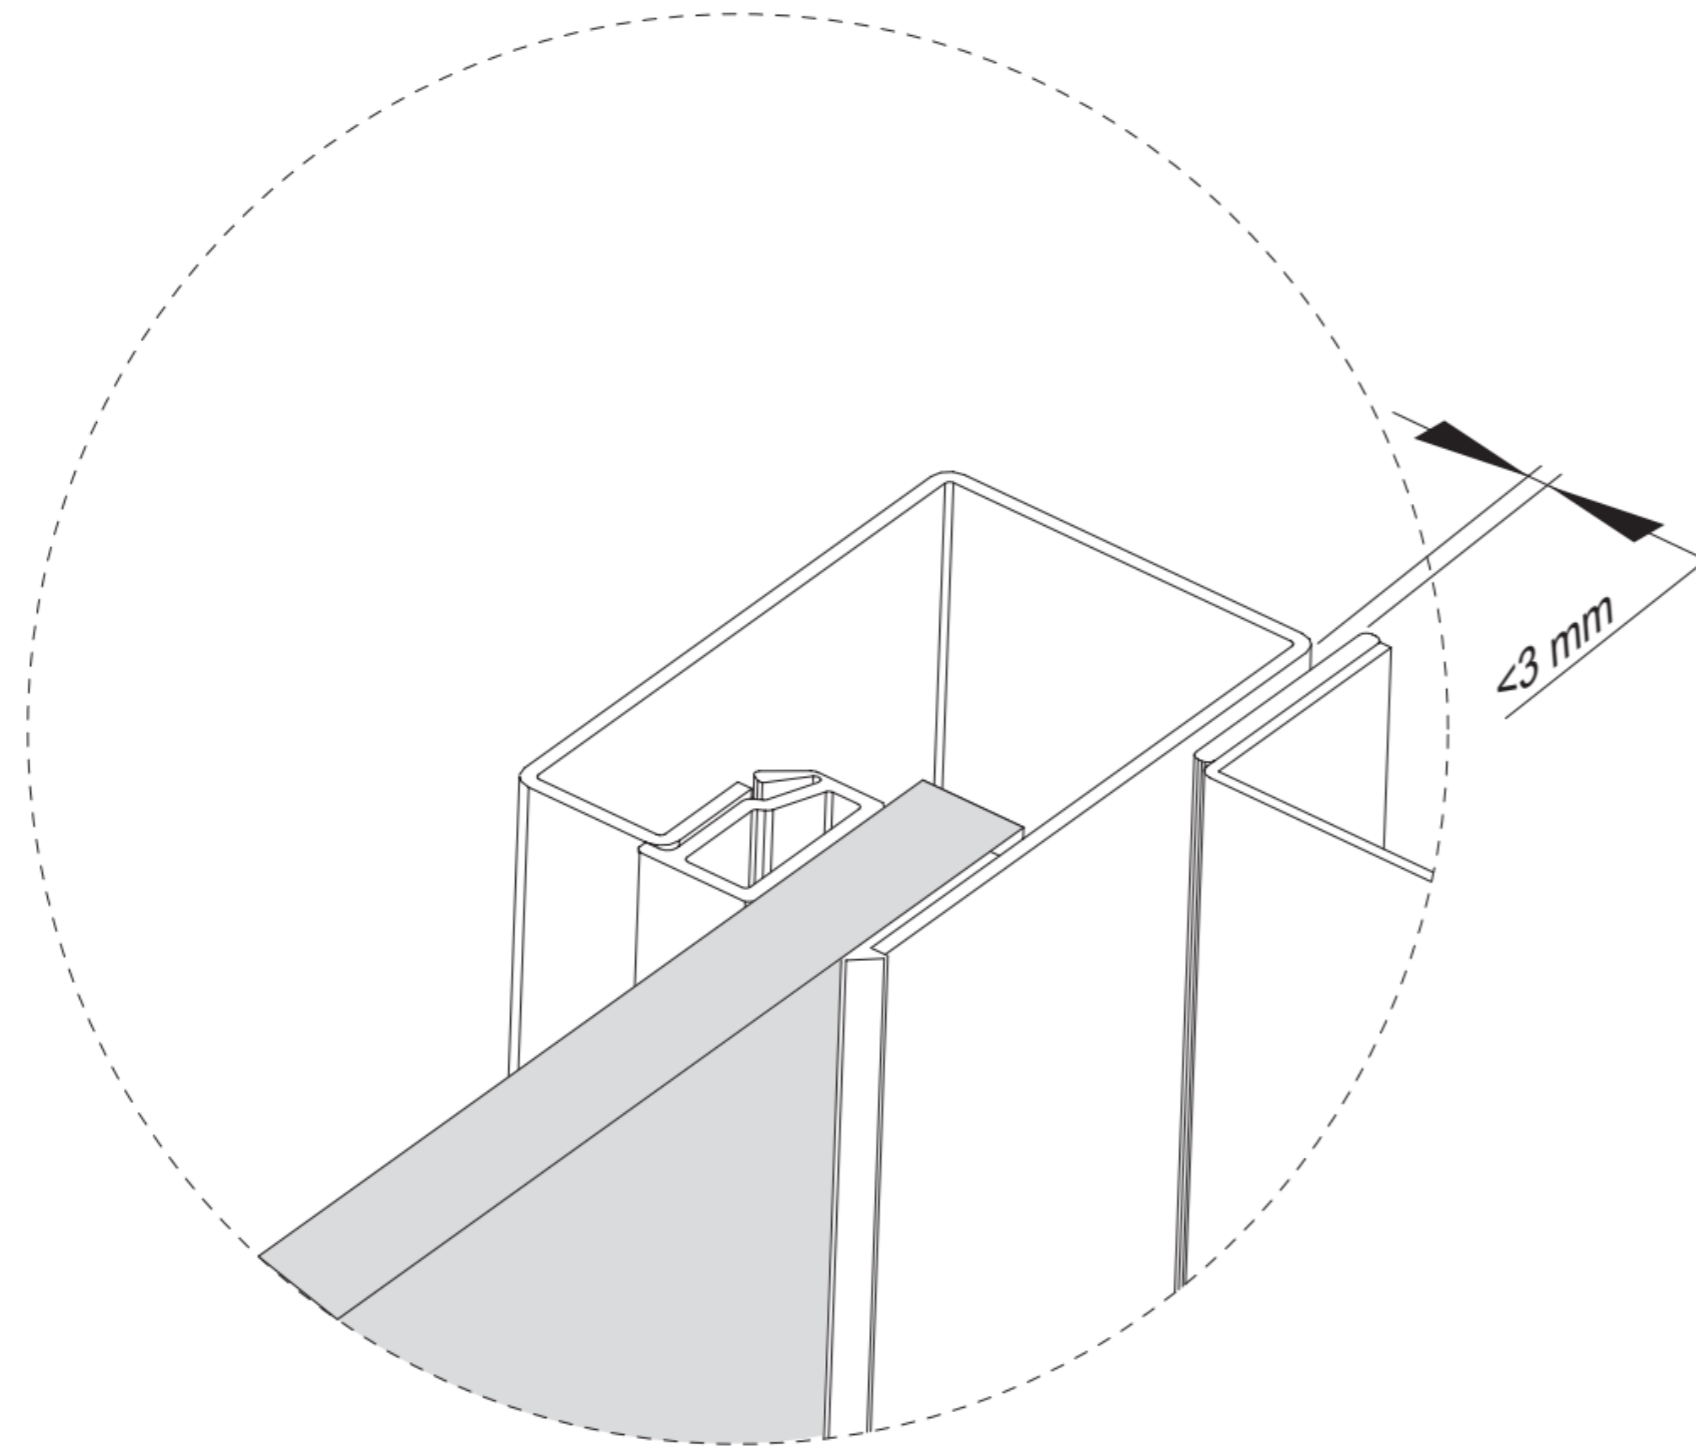

Contact us today to discuss your specific requirements.

K L E F E R

Premium PM cabin doors

C2 & T2

Clear Opening: 700mm – 1400mm

Clear Height: 2000 - 2400mm

FINISHING

Steel epoxy (Ral) painting