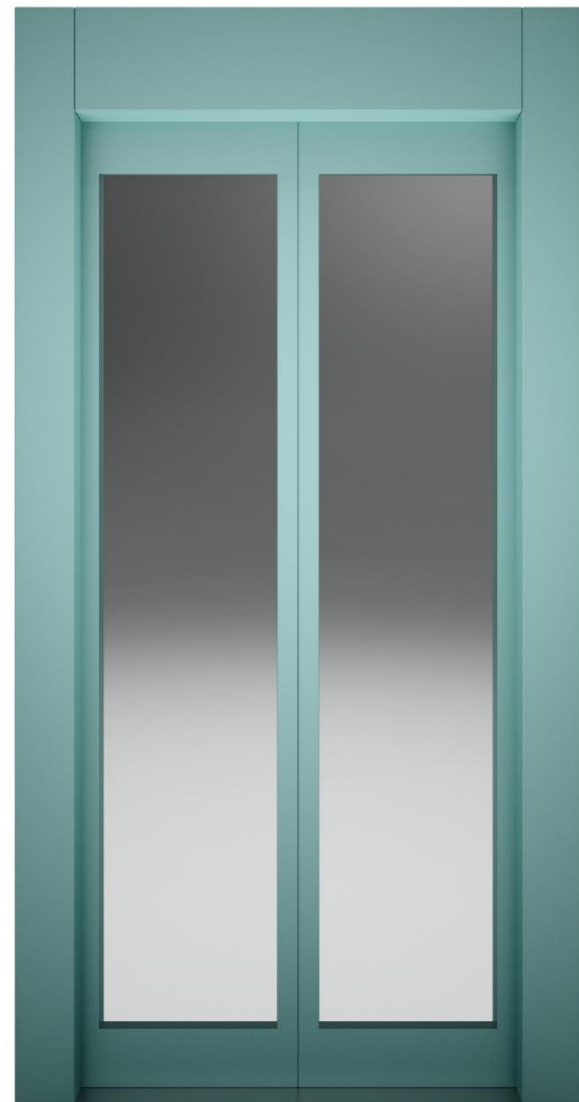

K L E F E R

Decoration Proposals

Ral 6034
Pastel
Turquoise

Default: Structure Gloss
Available in Smooth Matt