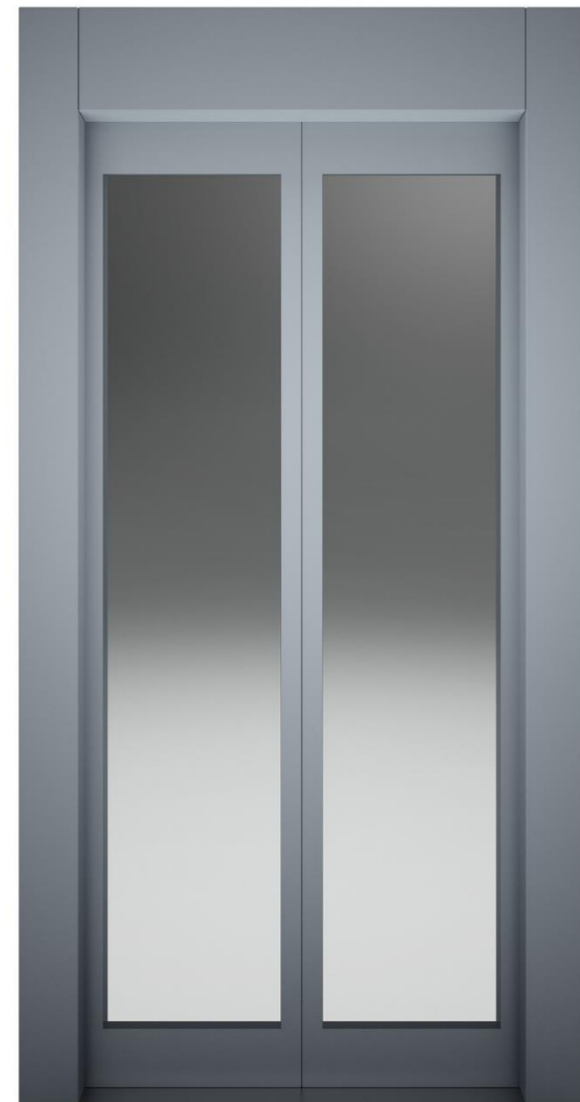

Ral 7040
Window Grey

Default: Structure Gloss
Available in Smooth Matt.