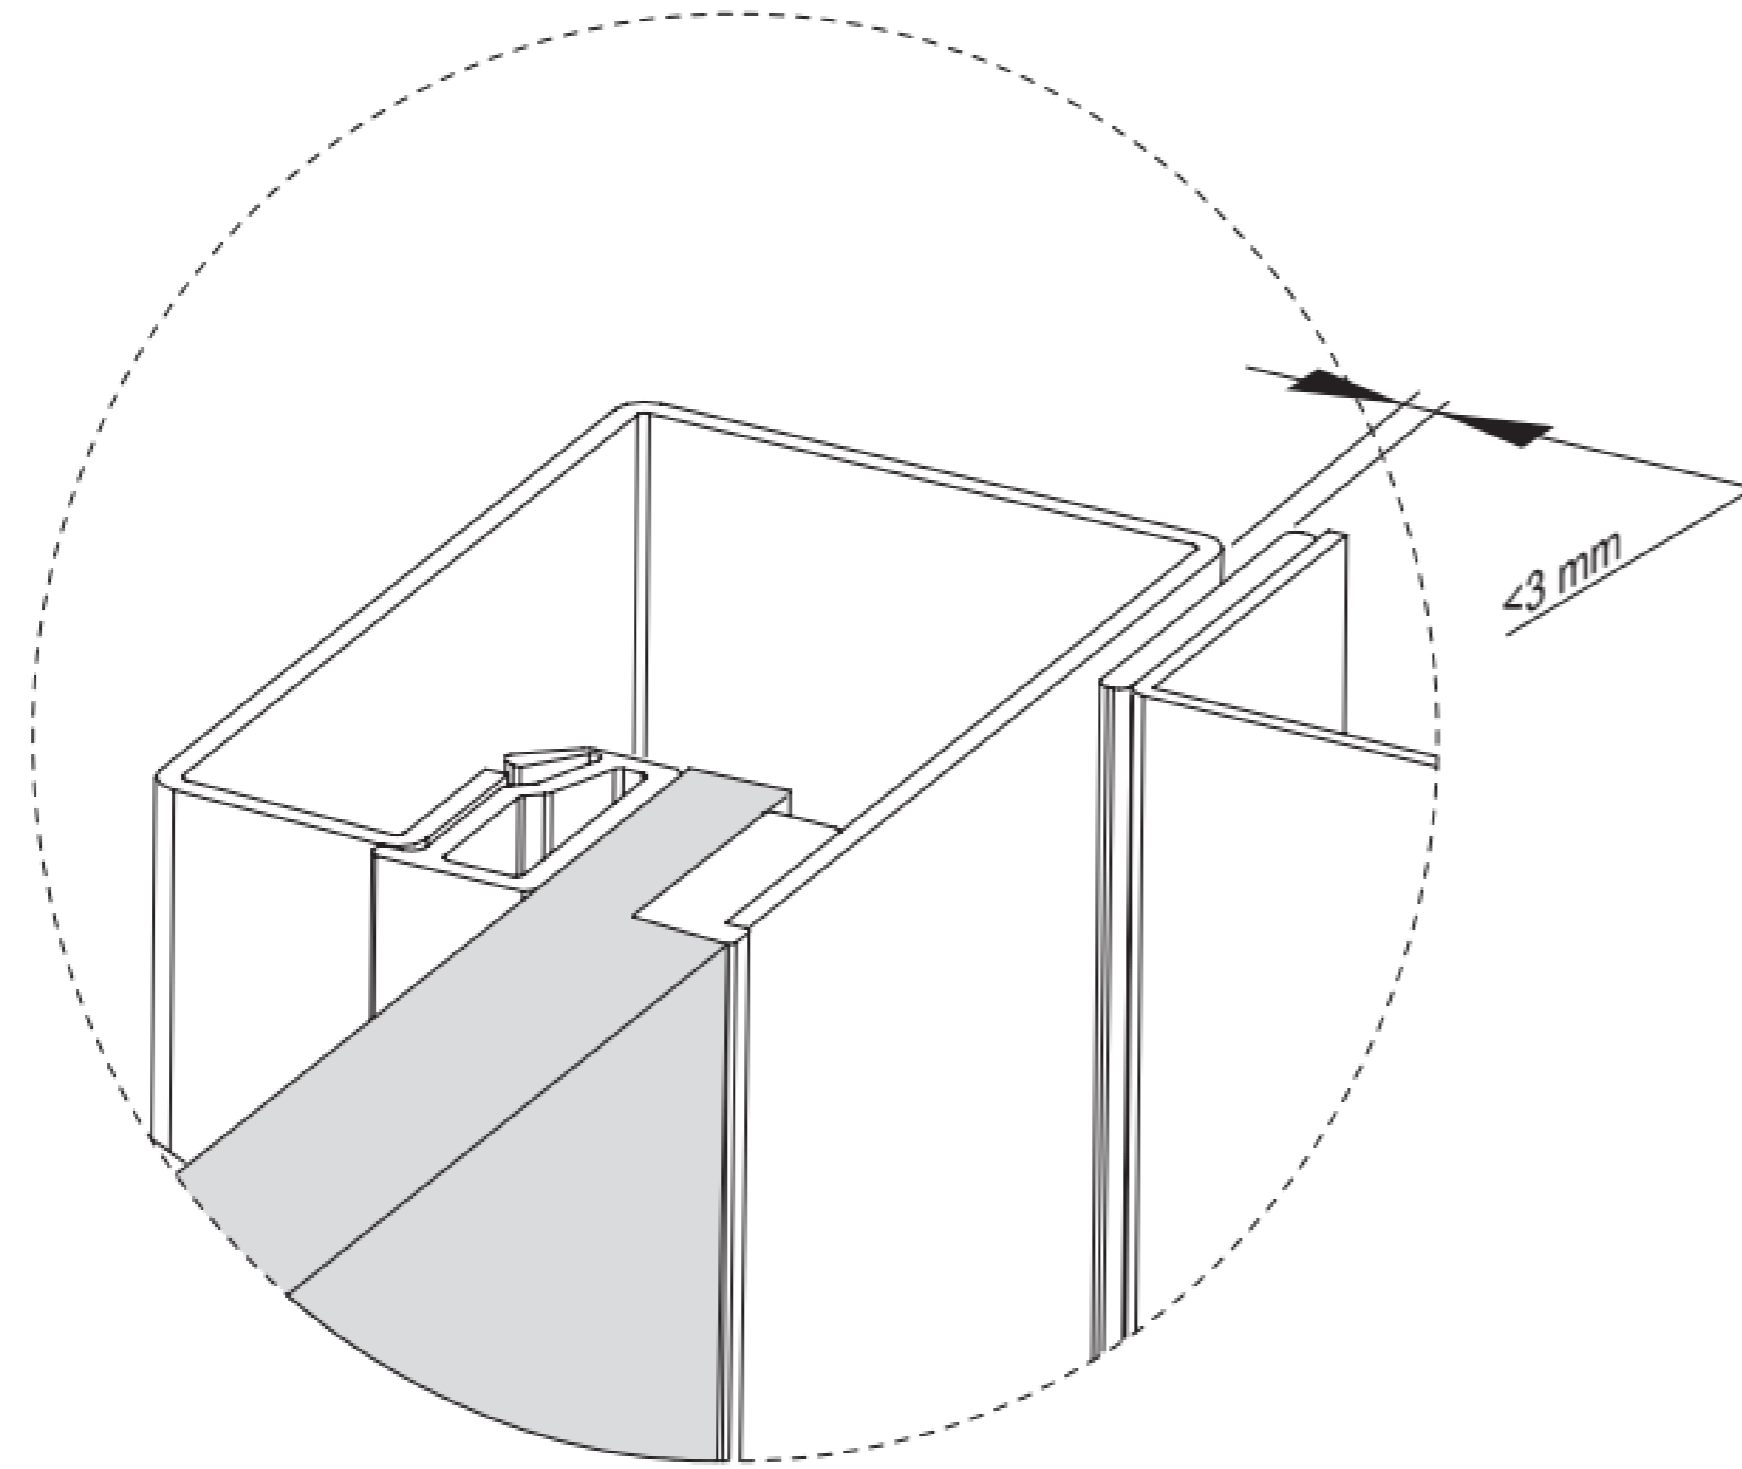

Contact us today to discuss your specific requirements.

K L E F E R

Premium PM cabin doors

C2 & T2

Clear Opening: 700mm – 1400mm

Clear Height: 2000 - 2400mm

FINISHING

Steel epoxy (Ral) painting

Stainless Steel

Big Vision
Bevel type 81.1/2

K L E F E R

Premium PM cabin doors

Big Vision
Flush type 81.20/50

C2 & T2

Clear Opening: 700mm – 1400mm

Clear Height: 2000 - 2400mm