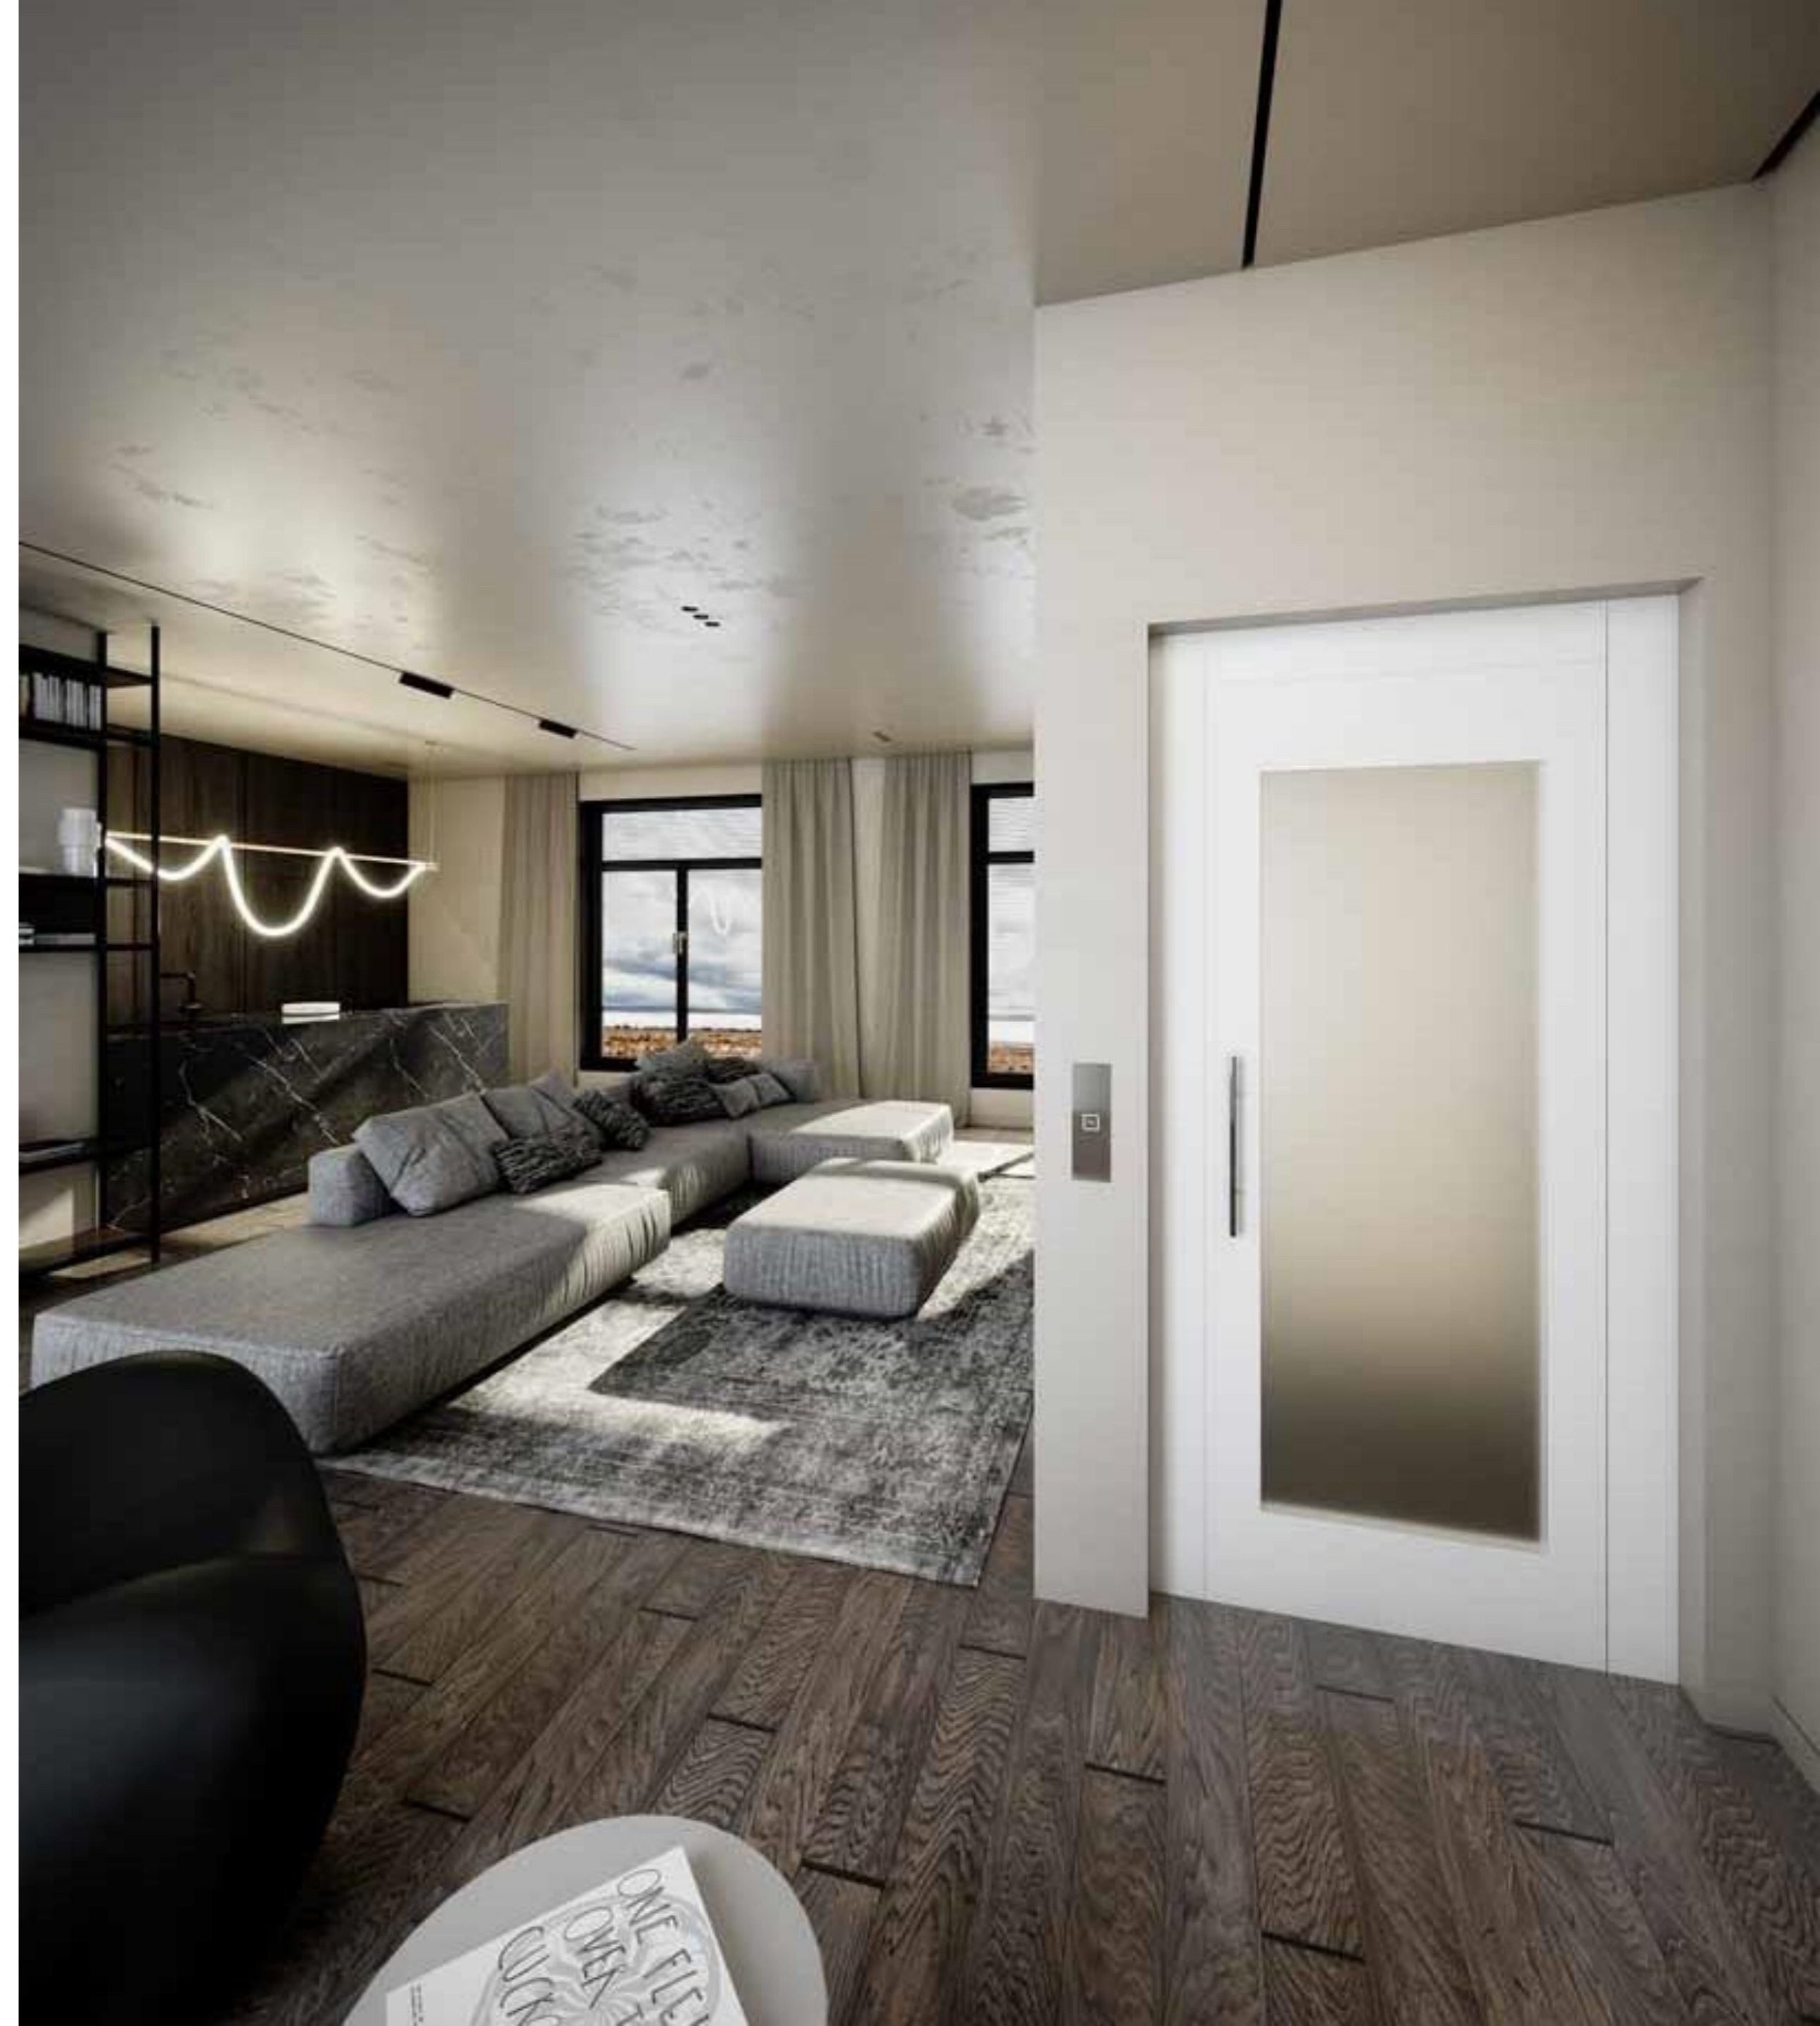

K L E F E R

C520 Big Vision

Impressive Aesthetics, Reliable Performance

At KLEFER, we believe that doors should not only be functional but also serve as a statement piece in your space. Thus, we introduce our exquisite collection of **colored glass** options for doors, designed to bring a touch of elegance, style, and uniqueness.

With our wide range of captivating colors, we offer a solution that will transform your doors into works of art.

K L E F E R

Safety Colored Glasses

C520, Big Vision

Black

Fume Matt

Matt

B123W