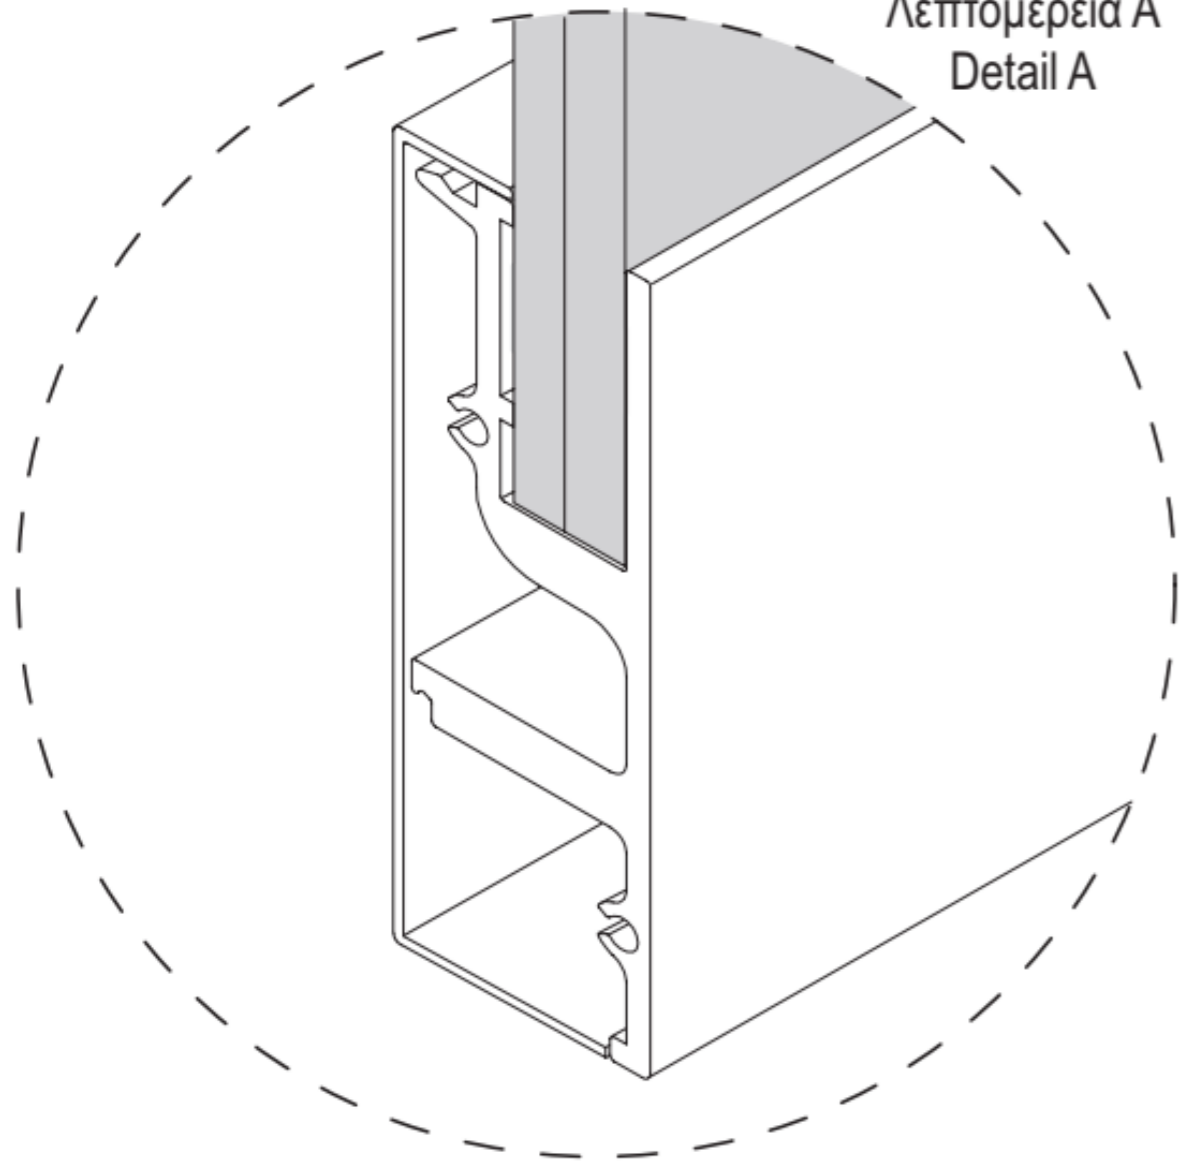

T1

Clear Opening: 600mm – 1200mm
Clear Height: 2000 - 2600mm

T2

Clear Opening: 600mm – 1400mm
Clear Height: 2000 - 2600mm

T3

Clear Opening: 600mm – 1800mm
Clear Height: 2000 - 2600mm

T4

Clear Opening: 700mm – 2000mm
Clear Height: 2000 - 2600mm

81.1/2 & 81.20/50

Λεπτομέρεια Α
Detail A

C2

Clear Opening: 600mm – 1200mm
Clear Height: 2000 - 2600mm

C4

Clear Opening: 700mm – 2400mm
Clear Height: 2000 - 2600mm

C6

Clear Opening: 1400mm – 3000mm
Clear Height: 2000 - 2600mm