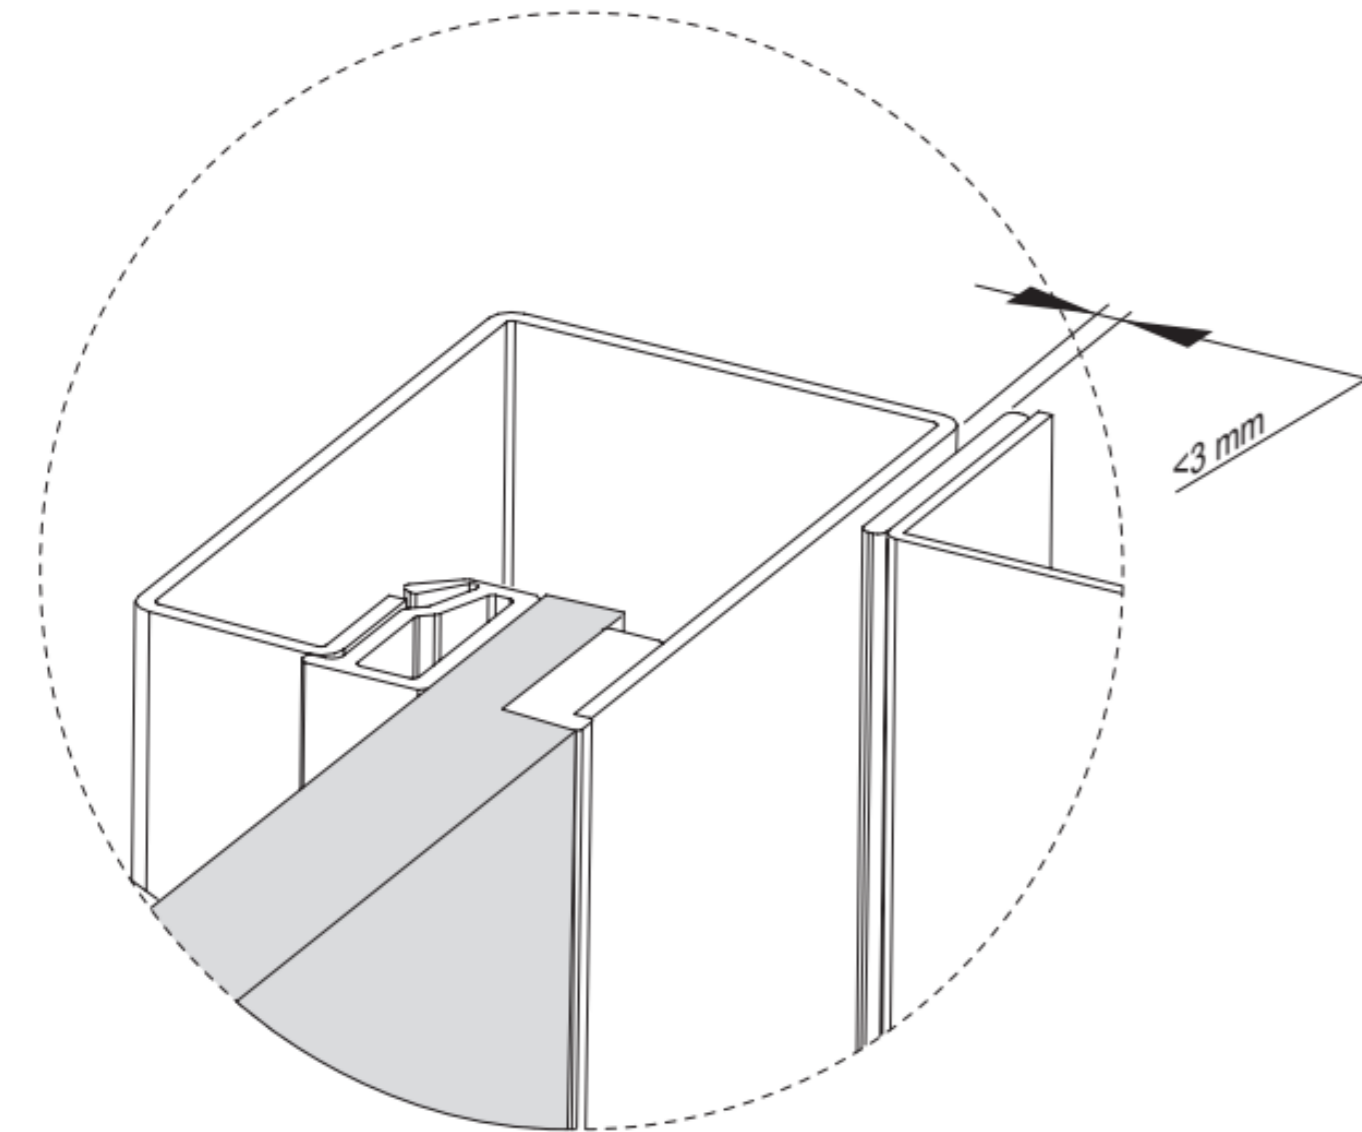

FIRE RESISTANCE

E0

Skin plate

KLEFER

50/11 landing doors

Big Vision

Flush type 81.20/50

C2

Clear Opening: 600mm – 1400mm
Clear Height: 2000 - 2600mm

C4

Clear Opening: 700mm – 2400mm
Clear Height: 2000 - 2600mm

C6

Clear Opening: 1400mm – 3000mm
Clear Height: 2000 - 2600mm

C8

Clear Opening: 1400mm – 3000mm
Clear Height: 2000 - 2600mm