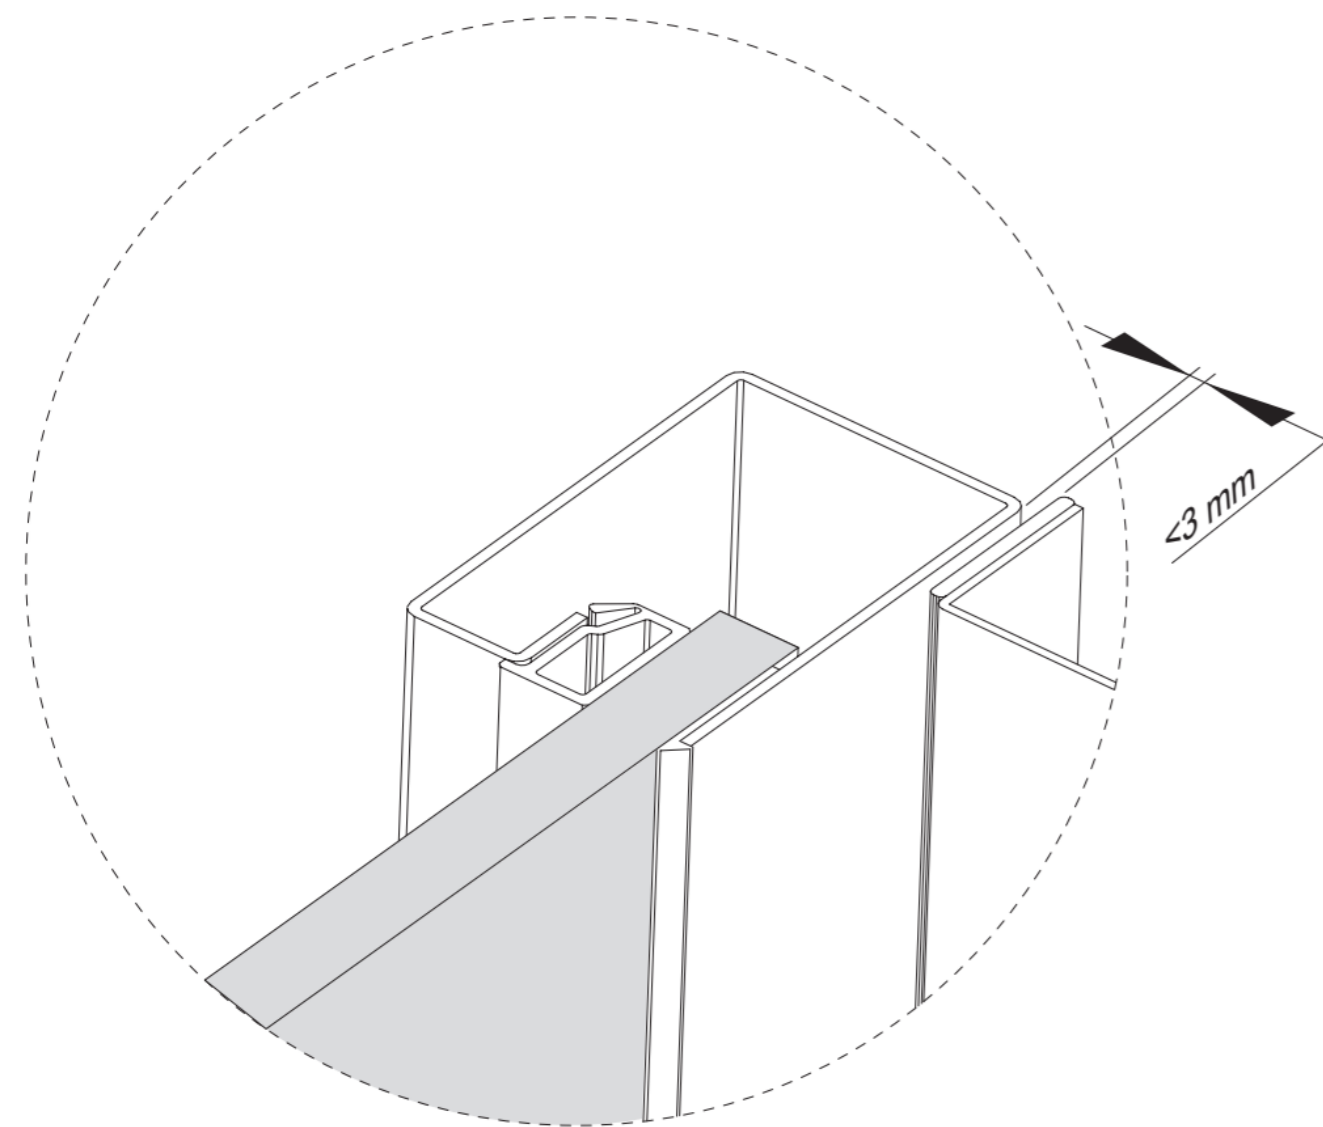

A modern interior scene featuring a large glass door with a dark frame, a potted plant, and a wooden wall. The door is partially open, revealing a brightly lit interior space. The plant is in a rustic-style pot and casts a shadow on the wall. The wooden wall has a vertical grain and a dark horizontal line. The overall atmosphere is clean and contemporary.

Contact us today to discuss your specific requirements.

K L E F E R

50/11 landing doors

Big Vision

Bevel type 81.1/2

C2

Clear Opening: 600mm – 1400mm
Clear Height: 2000 - 2600mm

C4