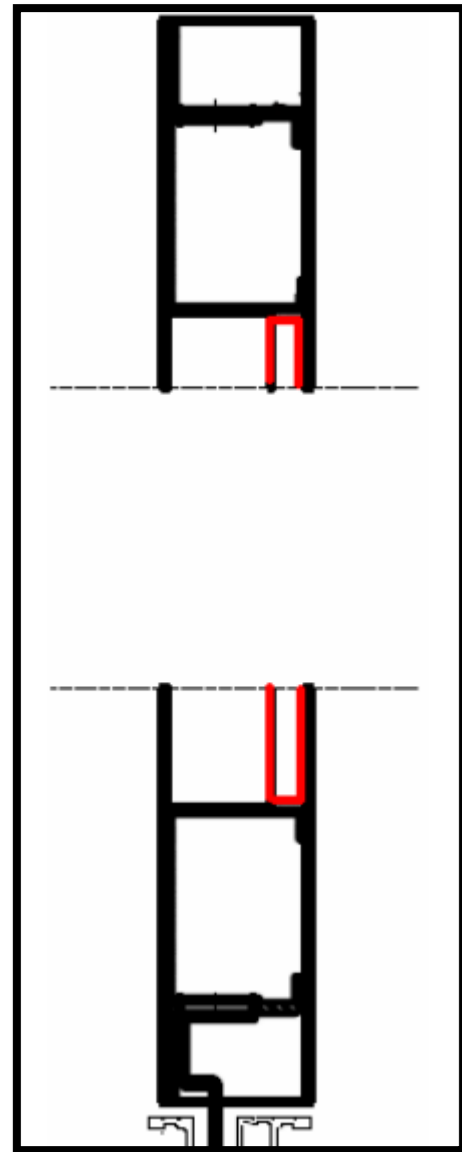

KLEFER

Vandal Resistance

KLEFER vandal - resistant lift doors are engineered with durability, designed to withstand intentional damage, or tampering attempts.

Contact us today to discuss your specific requirements.

K L E F E R

40/10 landing doors

E120 (EN 81-58)
Antivandal Cat I & Cat II

EI60 (EN 81-58)
Antivandal Cat I

EI120
Antivandal Cat I

EW60
Antivandal Cat I & Cat II

Big Vision
Antivandal Cat I

Vandal Resistance