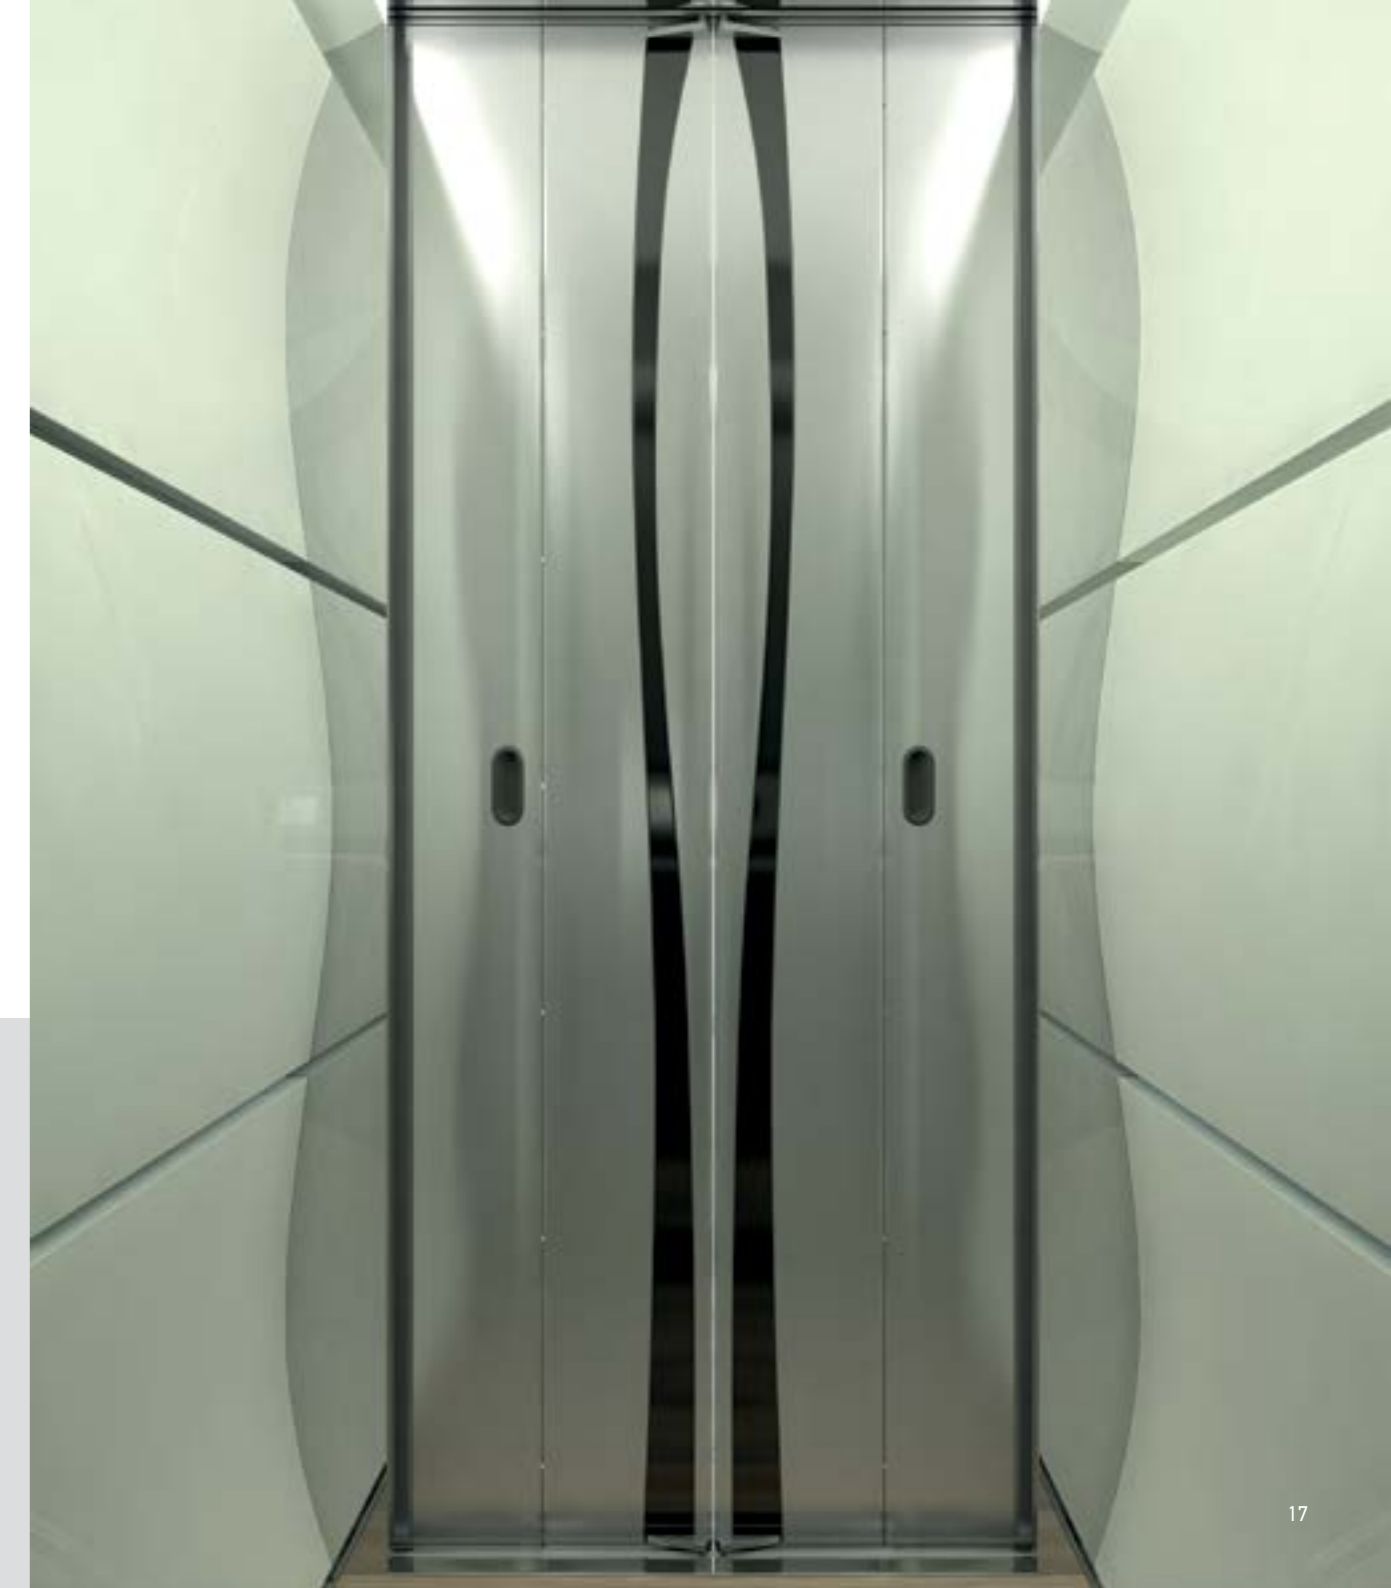

Bus FD530

andreas zapatinas | design

- 4φυλλη αναδιπλούμενη
- Ανοξείδωτη και βαμμένα μέρη

Η απεικόνιση των χρωμάτων μπορεί να διαφέρει ελαφρώς από τα πραγματικά